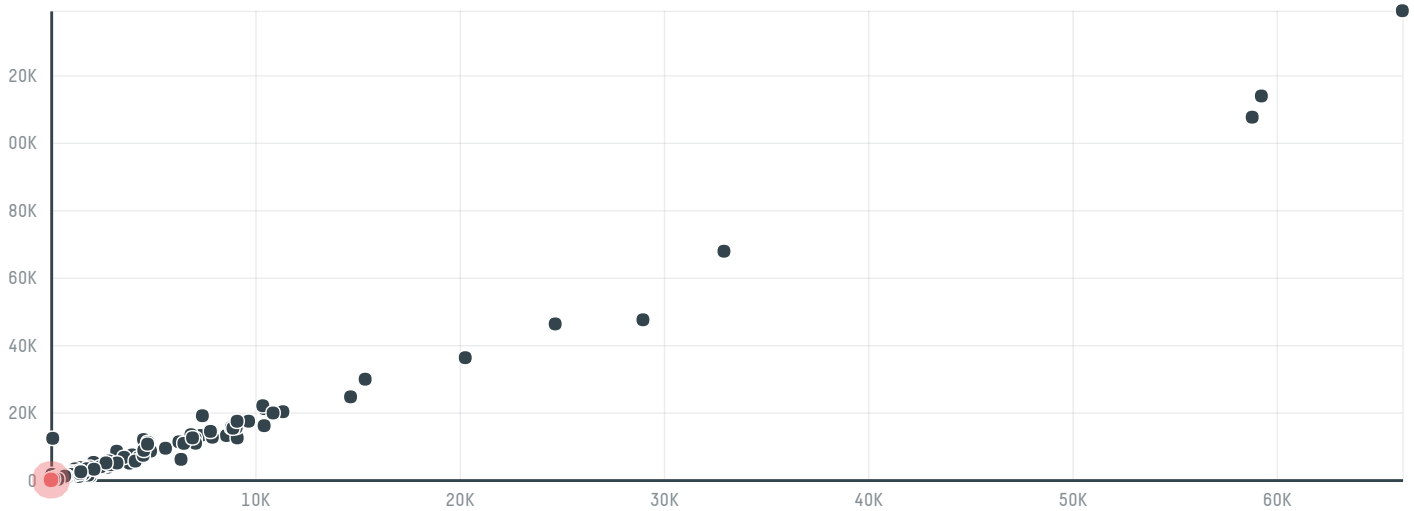

trase

Marubeni corporation coffee section (s- 28724-ae

ACTIVITY	COMMODITY	COUNTRY	YEAR
Importer	Coffee	Brazil	2016

Marubeni corporation coffee section (s-28724-ae was the 1681st largest importer of coffee from BRAZIL in 2016, accounting for 4 tons. As an importer, Marubeni corporation coffee section (s-28724-ae sources from 5 municipalities, or 1% of the coffee production municipalities. The main destination of the coffee imported by Marubeni corporation coffee section (s-28724-ae is Japan, accounting for 100% of the total.

TOP DESTINATION COUNTRIES OF COFFEE IMPORTED BY MARUBENI CORPORATION COFFEE SECTION (S-28724- AE :

□ N/A <5K >5K >100K >300K >1M

COMPARING COMPANIES IMPORTING COFFEE FROM BRAZIL IN 2016

Trase is a partnership between