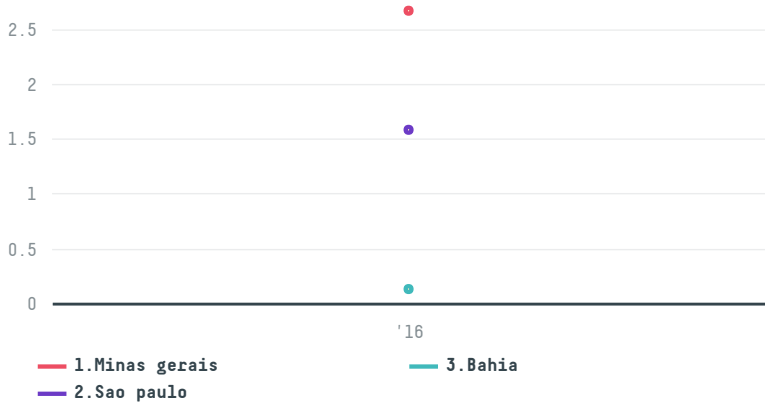

COMPARING COMPANIES IMPORTING COFFEE FROM BRAZIL IN 2016

Trase is a partnership between

In collaboration with

and many other organizations and individuals.

Donors

[Terms of Use](#) · [Privacy policy](#) · [Cookie policy](#) · [Contact us](#)

This website uses cookies to provide you with an improved user experience. By continuing to browse this site, you consent to the use of cookies and similar technologies. Please visit our [privacy policy](#) for further details.

I AGREE