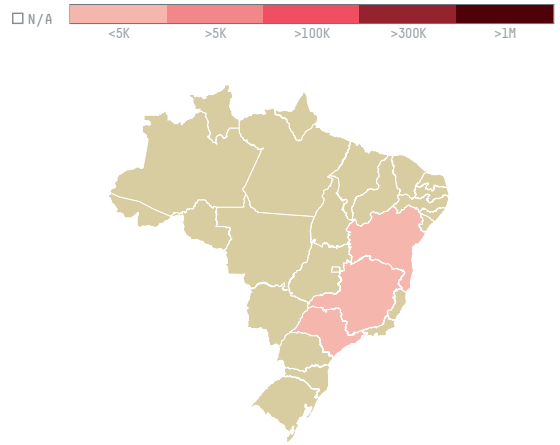

trase

Marubeni corporation coffee section (s- 28724-ae

ACTIVITY	COMMODITY	COUNTRY	YEAR
Importer	Coffee	Brazil	2016

Marubeni corporation coffee section (s-28724-ae was the 1681st largest importer of coffee from BRAZIL in 2016, accounting for 4 tons. As an importer, Marubeni corporation coffee section (s-28724-ae sources from 5 municipalities, or 1% of the coffee production municipalities. The main destination of the coffee imported by Marubeni corporation coffee section (s-28724-ae is Japan, accounting for 100% of the total.

TOP DESTINATION COUNTRIES OF COFFEE IMPORTED BY MARUBENI CORPORATION COFFEE SECTION (S-28724- AE :

□ N/A <5K >5K >100K >300K >1M

COMPARING COMPANIES IMPORTING COFFEE FROM BRAZIL IN 2016

Trase is a partnership between