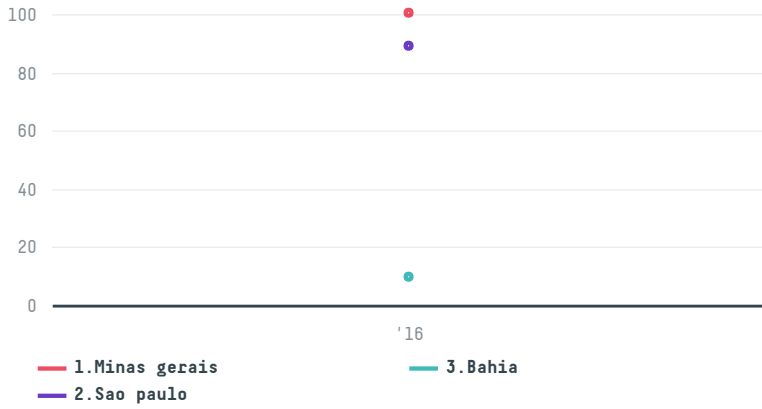

COMPARING COMPANIES IMPORTING COFFEE FROM BRAZIL IN 2016

Trase is a partnership between

In collaboration with

and many other organizations and individuals.

Donors

[Terms of Use](#) · [Privacy policy](#) · [Cookie policy](#) · [Contact us](#)

This website uses cookies to provide you with an improved user experience. By continuing to browse this site, you consent to the use of cookies and similar technologies. Please visit our [privacy policy](#) for further details.

I AGREE