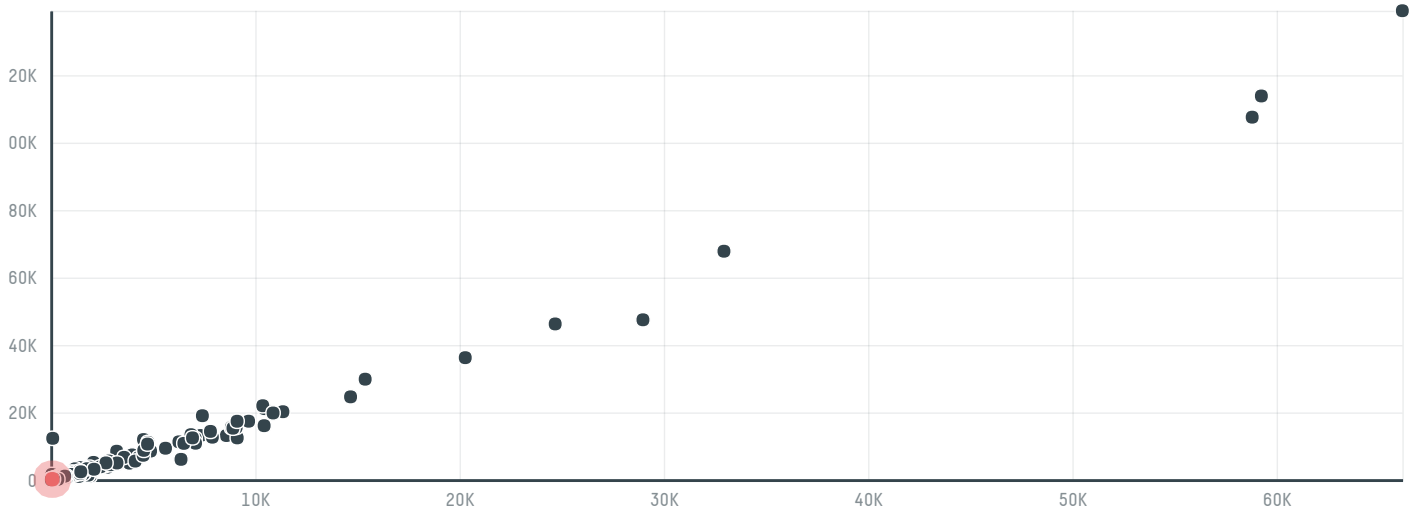

trase

Nkg bero italia spa (s-29461-a - 3.333 sacas)

ACTIVITY	COMMODITY	COUNTRY	YEAR
Importer	Coffee	Brazil	2016

Nkg bero italia spa (s-29461-a - 3.333 sacas) was the 540th largest importer of coffee from BRAZIL in 2016, accounting for 200 tons. As an importer, Nkg bero italia spa (s-29461-a - 3.333 sacas) sources from 3 municipalities, or 0% of the coffee production municipalities. The main destination of the coffee imported by Nkg bero italia spa (s-29461-a - 3.333 sacas) is Italy, accounting for 100% of the total.

TOP DESTINATION COUNTRIES OF COFFEE IMPORTED BY NKG BERO ITALIA SPA (S-29461-A - 3.333 SACAS):

□ N/A <5K >5K >100K >300K >1M

COMPARING COMPANIES IMPORTING COFFEE FROM BRAZIL IN 2016

Trase is a partnership between