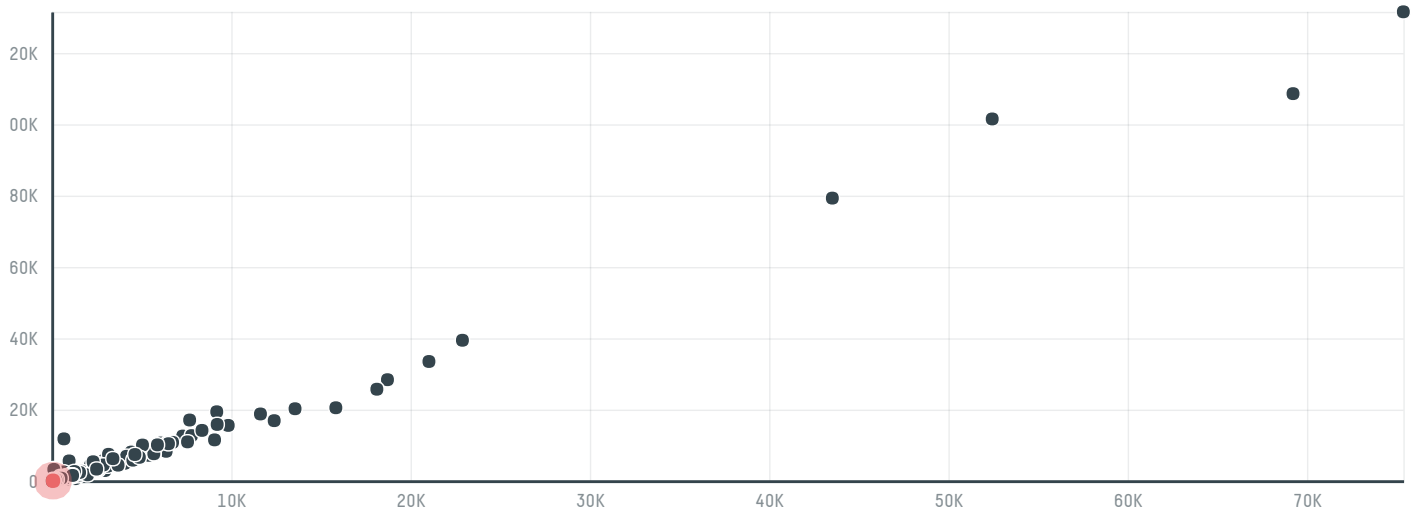

Super brasil co. sal

ACTIVITY: **Importer**
COMMODITY: **Coffee**
COUNTRY: **Brazil**
YEAR: **2017**

Super brasil co. sal was the 901st largest importer of coffee from BRAZIL in 2017, accounting for 58 tons. This is a 73% decrease vs the previous year. As an importer, Super brasil co. sal sources from 1 municipalities, or 0% of the coffee production municipalities. The main destination of the coffee imported by Super brasil co. sal is Lebanon, accounting for 100% of the total.

TOP DESTINATION COUNTRIES OF COFFEE IMPORTED BY SUPER BRASIL CO. SAL:

COMPARING COMPANIES IMPORTING COFFEE FROM BRAZIL IN 2017

Trase is a partnership between

In collaboration with

and many other organizations and individuals.