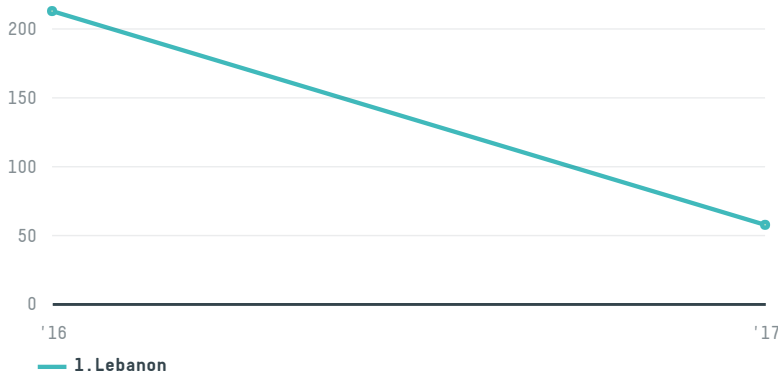

TOP DESTINATION COUNTRIES OF COFFEE IMPORTED BY SUPER BRASIL CO. SAL: