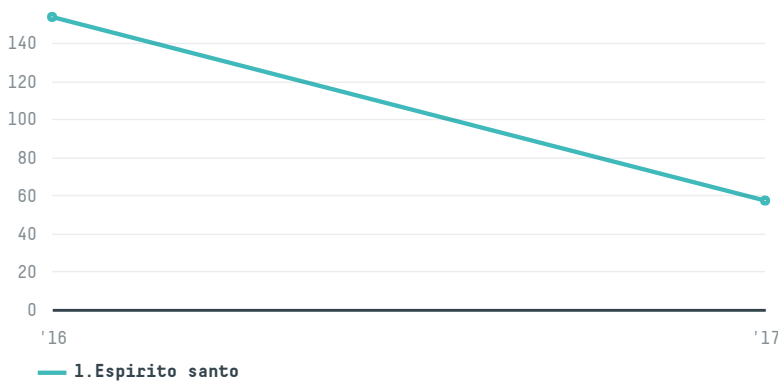

TOP DESTINATION COUNTRIES OF COFFEE IMPORTED BY SUPER BRASIL CO. SAL: