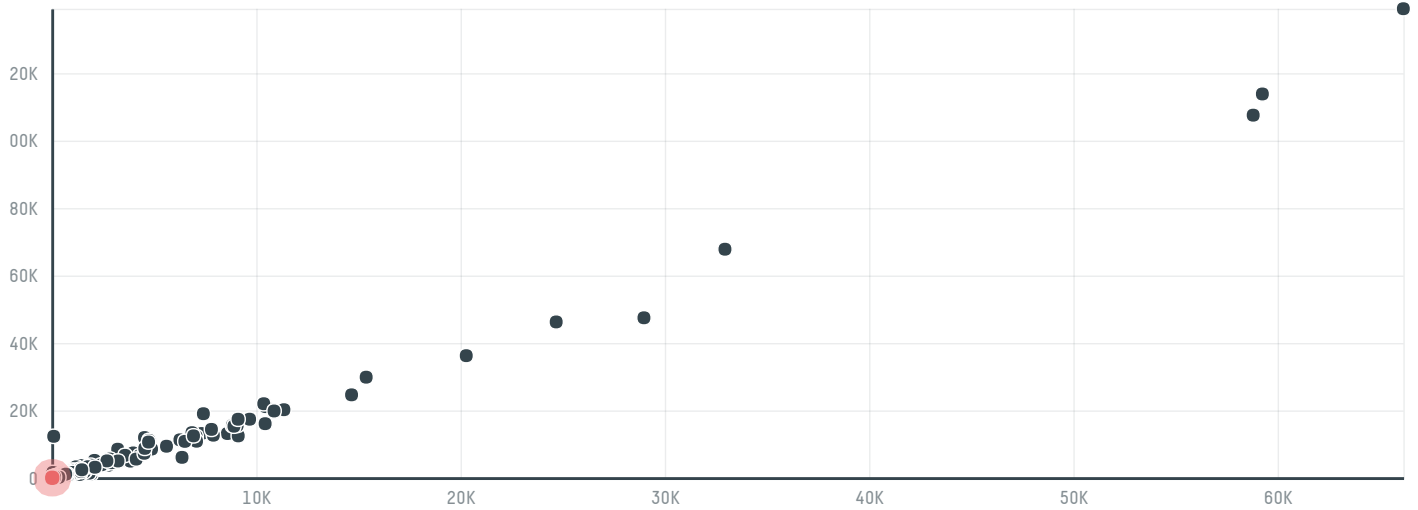

COMPARING COMPANIES IMPORTING COFFEE FROM BRAZIL IN 2016

Trase is a partnership between

In collaboration with

and many other organizations and individuals.

Donors

[Terms of Use](#) · [Privacy policy](#) · [Cookie policy](#) · [Contact us](#)