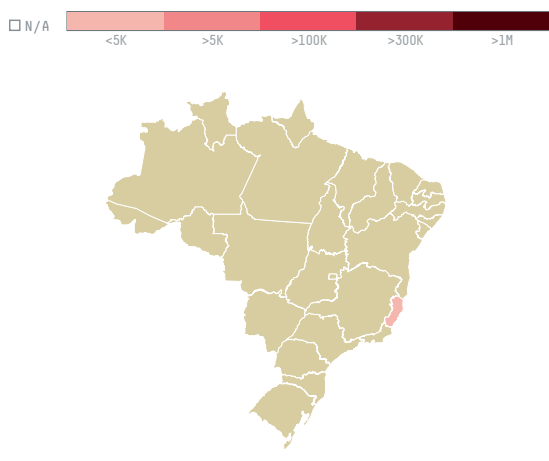

trase

Nazim mucevherat ins. san. ve dis tic. ltd. sti.

ACTIVITY COMMODITY COUNTRY YEAR
Importer **Coffee** **Brazil** **2016**

Nazim mucevherat ins. san. ve dis tic. ltd. sti. was the 700th largest importer of coffee from BRAZIL in 2016, accounting for 132 tons. As an importer, Nazim mucevherat ins. san. ve dis tic. ltd. sti. sources from 1 municipalities, or 0% of the coffee production municipalities. The main destination of the coffee imported by Nazim mucevherat ins. san. ve dis tic. ltd. sti. is Syria, accounting for 100% of the total.

TOP DESTINATION COUNTRIES OF COFFEE IMPORTED BY NAZIM MUCEVHERAT INS. SAN. VE DIS TIC. LTD. STI. :

□ N/A <5K >5K >100K >300K >1M

COMPARING COMPANIES IMPORTING COFFEE FROM BRAZIL IN 2016

Trase is a partnership between