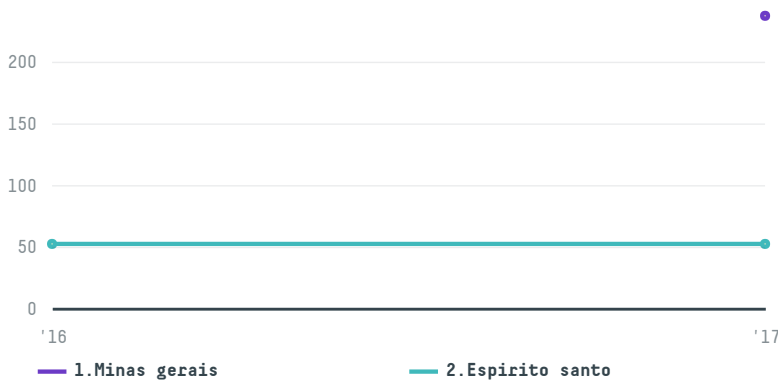

trase

Al soja trading company

ACTIVITY COMMODITY COUNTRY YEAR
Importer **Coffee** **Brazil** **2017**

Al soja trading company was the 382nd largest importer of coffee from BRAZIL in 2017, accounting for 290 tons. This is a 450% increase vs the previous year. As an importer, Al soja trading company sources from 4 municipalities, or 1% of the coffee production municipalities. The main destination of the coffee imported by Al soja trading company is United arab emirates, accounting for 55% of the total.

TOP DESTINATION COUNTRIES OF COFFEE IMPORTED BY AL SOJA TRADING COMPANY:

COMPARING COMPANIES IMPORTING COFFEE FROM BRAZIL IN 2017

Trase is a partnership between

In collaboration with

and many other organizations and individuals.