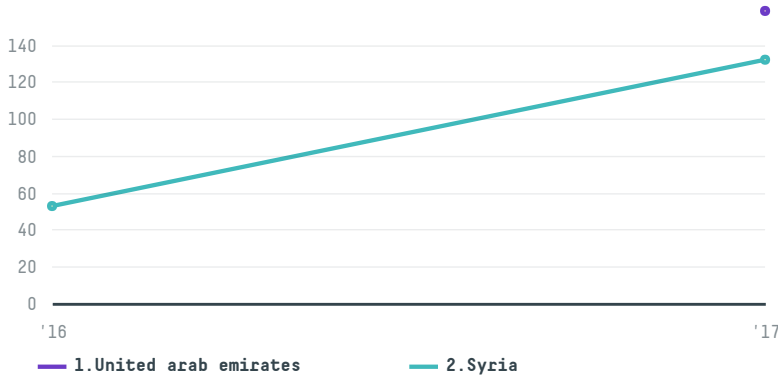

trase

Al soja trading company

ACTIVITY COMMODITY COUNTRY YEAR
Importer **Coffee** **Brazil** **2017**

Al soja trading company was the 382nd largest importer of coffee from BRAZIL in 2017, accounting for 290 tons. This is a 450% increase vs the previous year. As an importer, Al soja trading company sources from 4 municipalities, or 1% of the coffee production municipalities. The main destination of the coffee imported by Al soja trading company is United arab emirates, accounting for 55% of the total.

TOP DESTINATION COUNTRIES OF COFFEE IMPORTED BY AL SOJA TRADING COMPANY:

COMPARING COMPANIES IMPORTING COFFEE FROM BRAZIL IN 2017

Trase is a partnership between

In collaboration with

and many other organizations and individuals.