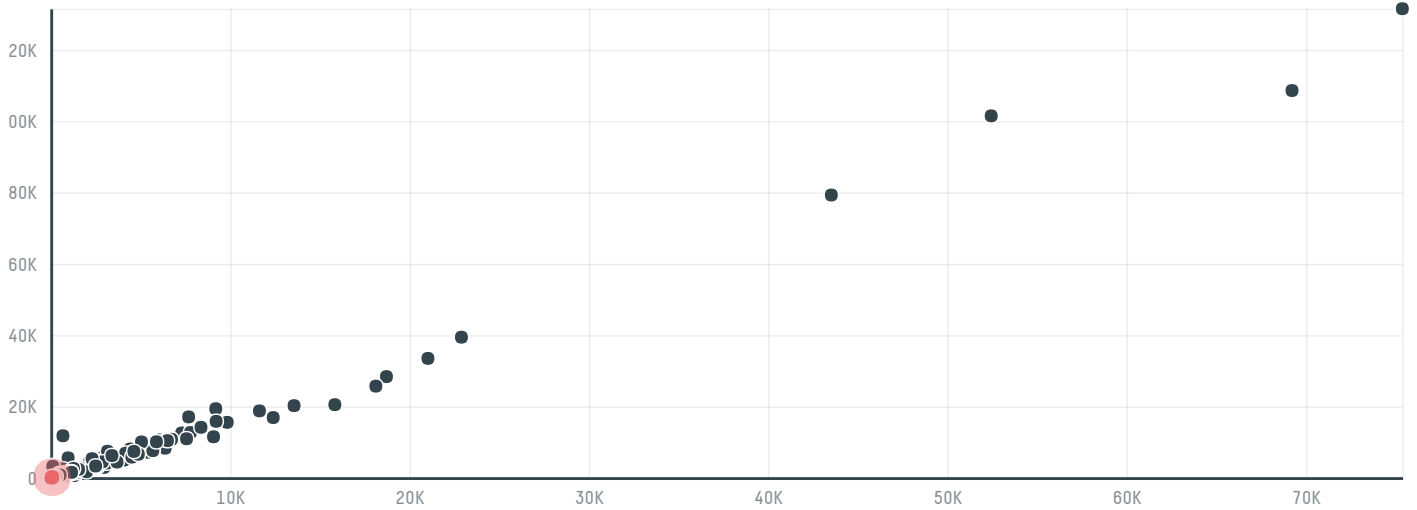

COMPARING COMPANIES IMPORTING COFFEE FROM BRAZIL IN 2017

Trase is a partnership between

In collaboration with

and many other organizations and individuals.

Donors

[Terms of Use](#) · [Privacy policy](#) · [Cookie policy](#) · [Contact us](#)