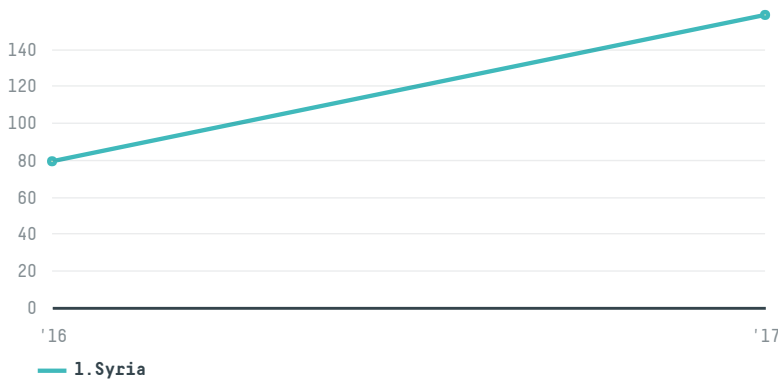

TOP DESTINATION COUNTRIES OF COFFEE IMPORTED BY MOHAMMAD OSAMA TABBA: