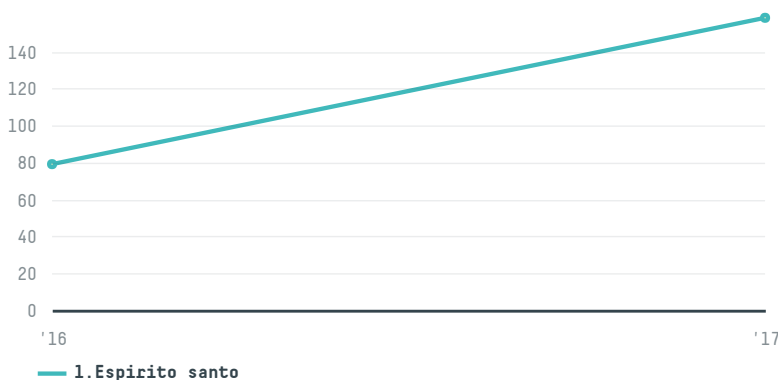

TOP DESTINATION COUNTRIES OF COFFEE IMPORTED BY MOHAMMAD OSAMA TABBA: