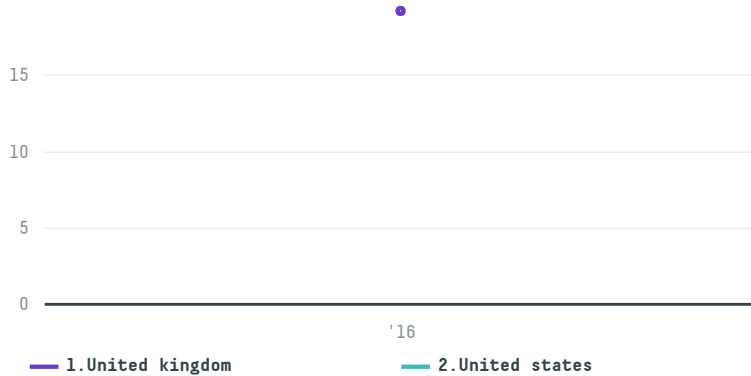

trase

Coex coffe international inc

ACTIVITY: **Importer**
COMMODITY: **Coffee**
COUNTRY: **Brazil**
YEAR: **2016**

Coex coffe international inc was the 1231st largest importer of coffee from BRAZIL in 2016, accounting for 38 tons. As an importer, Coex coffe international inc sources from 3 municipalities, or 0% of the coffee production municipalities. The main destination of the coffee imported by Coex coffe international inc is United kingdom, accounting for 50% of the total.

TOP DESTINATION COUNTRIES OF COFFEE IMPORTED BY COEX COFFE INTERNATIONAL INC:

COMPARING COMPANIES IMPORTING COFFEE FROM BRAZIL IN 2016

Trase is a partnership between

In collaboration with

and many other organizations and individuals.