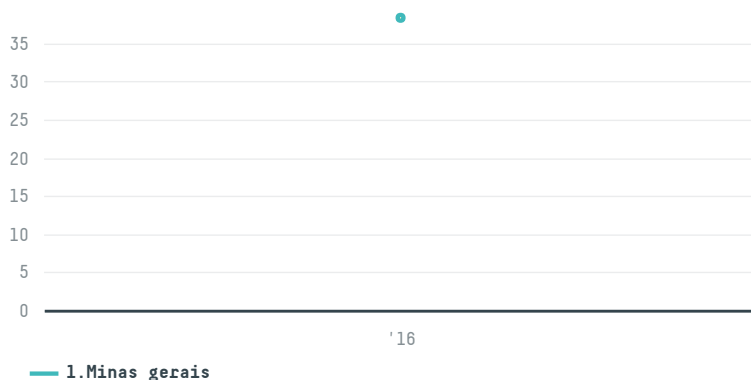

TOP DESTINATION COUNTRIES OF COFFEE IMPORTED BY COEX COFFE INTERNATIONAL INC: