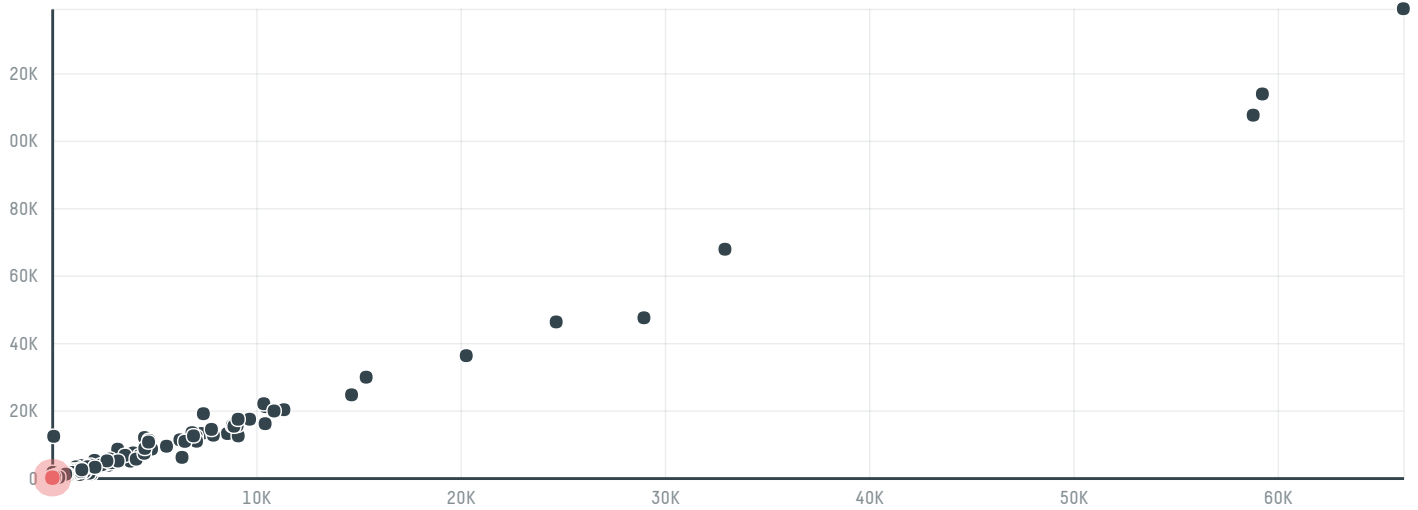

trase

Coex coffe international inc

ACTIVITY: **Importer**
COMMODITY: **Coffee**
COUNTRY: **Brazil**
YEAR: **2016**

Coex coffe international inc was the 1231st largest importer of coffee from BRAZIL in 2016, accounting for 38 tons. As an importer, Coex coffe international inc sources from 3 municipalities, or 0% of the coffee production municipalities. The main destination of the coffee imported by Coex coffe international inc is United kingdom, accounting for 50% of the total.

TOP DESTINATION COUNTRIES OF COFFEE IMPORTED BY COEX COFFE INTERNATIONAL INC:

COMPARING COMPANIES IMPORTING COFFEE FROM BRAZIL IN 2016

Trase is a partnership between

In collaboration with

and many other organizations and individuals.