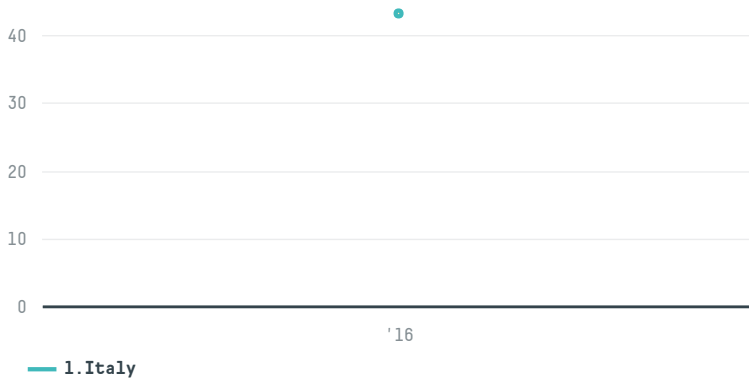

TOP DESTINATION COUNTRIES OF COFFEE IMPORTED BY EKAF IND. NAZIONALE DEL CAFFÈ: