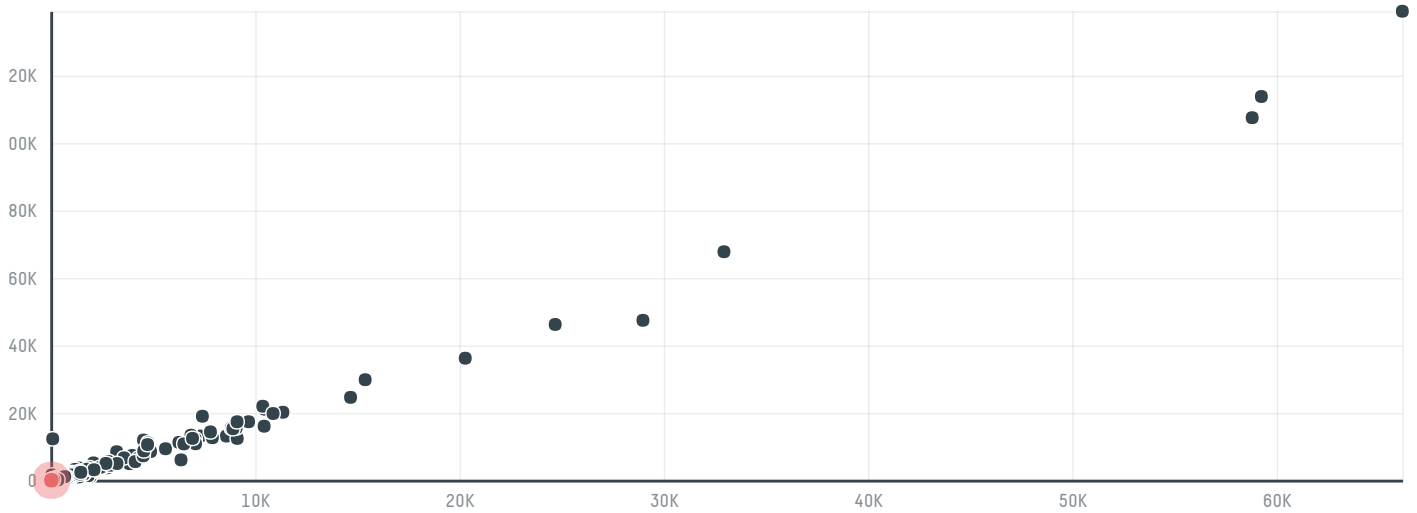

trase

Ekaf ind. nazionale del caffè

ACTIVITY: **Importer**
COMMODITY: **Coffee**
COUNTRY: **Brazil**
YEAR: **2016**

Ekaf ind. nazionale del caffè was the 1149th largest importer of coffee from BRAZIL in 2016, accounting for 43 tons. As an importer, Ekaf ind. nazionale del caffè sources from 1 municipalities, or 0% of the coffee production municipalities. The main destination of the coffee imported by Ekaf ind. nazionale del caffè is Italy, accounting for 100% of the total.

TOP DESTINATION COUNTRIES OF COFFEE IMPORTED BY EKAF IND. NAZIONALE DEL CAFFÈ:

COMPARING COMPANIES IMPORTING COFFEE FROM BRAZIL IN 2016

Trase is a partnership between

In collaboration with

and many other organizations and individuals.