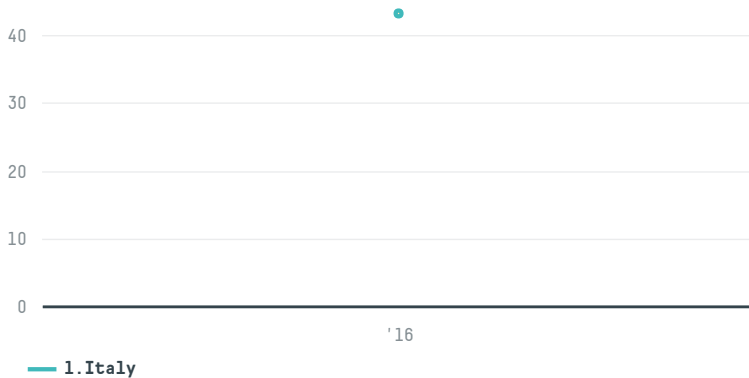

trase

Ekaf ind. nazioanle del caffe

ACTIVITY COMMODITY COUNTRY YEAR
Importer **Coffee** **Brazil** **2016**

Ekaf ind. nazioanle del caffe was the 1129th largest importer of coffee from BRAZIL in 2016, accounting for 43 tons. As an importer, Ekaf ind. nazioanle del caffe sources from 1 municipalities, or 0% of the coffee production municipalities. The main destination of the coffee imported by Ekaf ind. nazioanle del caffe is Italy, accounting for 100% of the total.

TOP DESTINATION COUNTRIES OF COFFEE IMPORTED BY EKAF IND. NAZIOANLE DEL CAFFE:

COMPARING COMPANIES IMPORTING COFFEE FROM BRAZIL IN 2016

Trase is a partnership between

In collaboration with

and many other organizations and individuals.