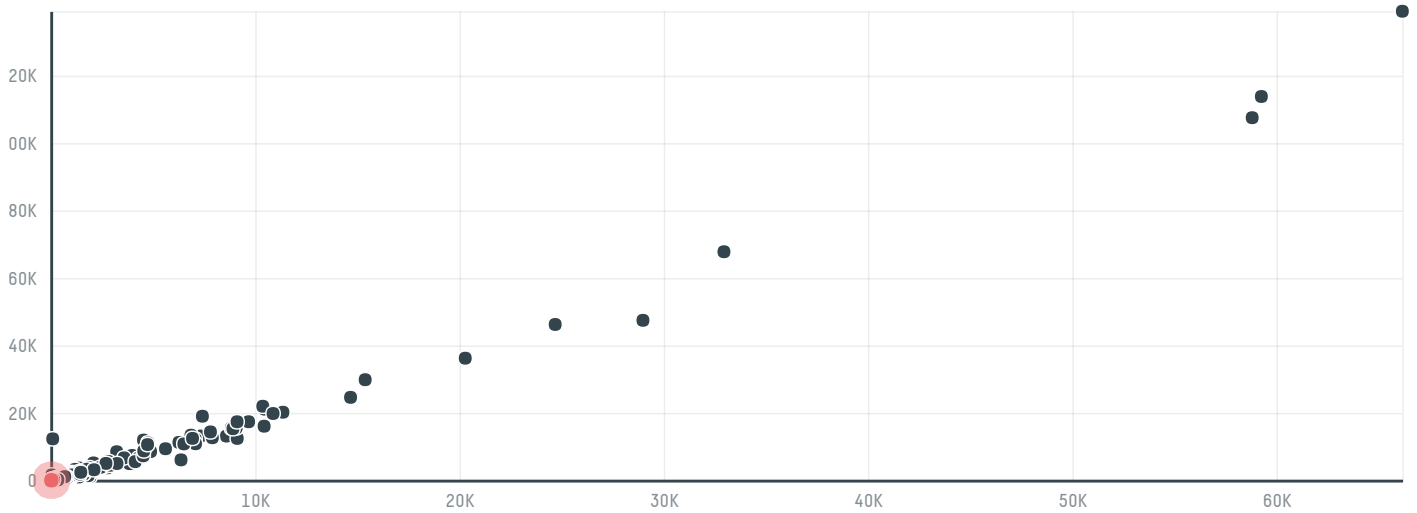

trase

Ekaf ind. nazioanle del caffe

ACTIVITY COMMODITY COUNTRY YEAR
Importer **Coffee** **Brazil** **2016**

Ekaf ind. nazioanle del caffe was the 1129th largest importer of coffee from BRAZIL in 2016, accounting for 43 tons. As an importer, Ekaf ind. nazioanle del caffe sources from 1 municipalities, or 0% of the coffee production municipalities. The main destination of the coffee imported by Ekaf ind. nazioanle del caffe is Italy, accounting for 100% of the total.

TOP DESTINATION COUNTRIES OF COFFEE IMPORTED BY EKAF IND. NAZIOANLE DEL CAFFE:

COMPARING COMPANIES IMPORTING COFFEE FROM BRAZIL IN 2016

Trase is a partnership between

In collaboration with

and many other organizations and individuals.