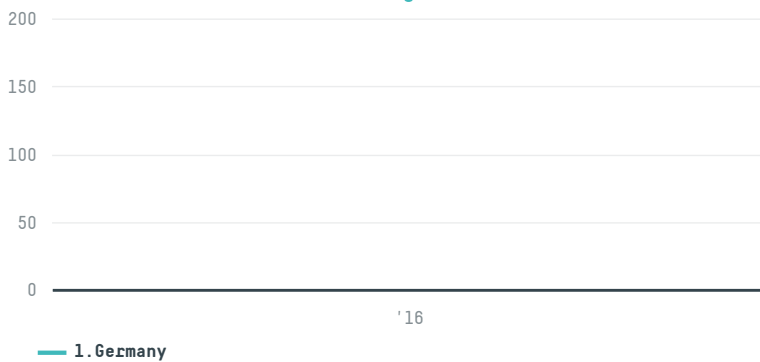

TOP DESTINATION COUNTRIES OF COFFEE IMPORTED BY MELITTA EUROPA GMBH E CO KG - G. KAFFEE3: