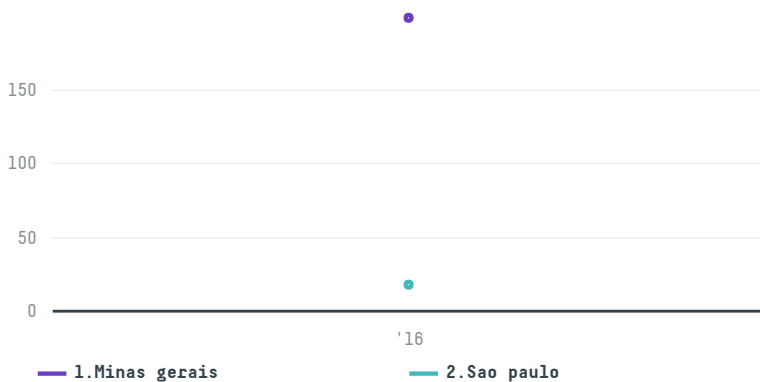

TOP DESTINATION COUNTRIES OF COFFEE IMPORTED BY MELITTA EUROPA GMBH E CO KG - G. KAFFEE3: