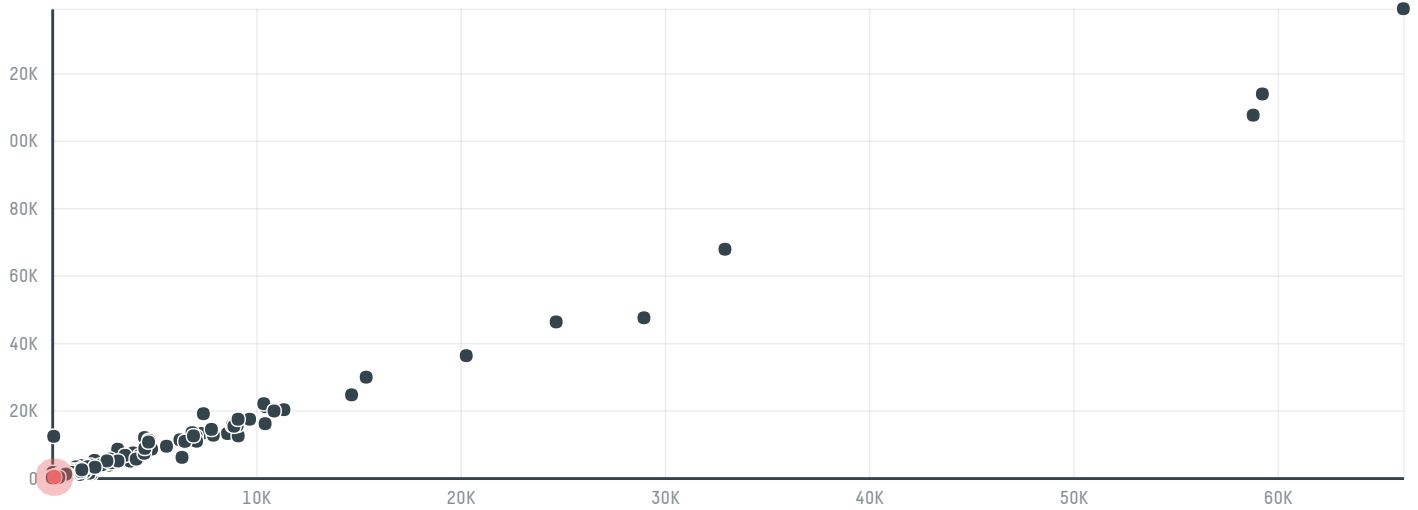

trase

Melitta europa gmbh e co kg - g. kaffee3

ACTIVITY COMMODITY COUNTRY YEAR
Importer **Coffee** **Brazil** **2016**

Melitta europa gmbh e co kg - g. kaffee3 was the 501st largest importer of coffee from BRAZIL in 2016, accounting for 216 tons. As an importer, Melitta europa gmbh e co kg - g. kaffee3 sources from 4 municipalities, or 1% of the coffee production municipalities. The main destination of the coffee imported by Melitta europa gmbh e co kg - g. kaffee3 is Germany, accounting for 100% of the total.

TOP DESTINATION COUNTRIES OF COFFEE IMPORTED BY MELITTA EUROPA GMBH E CO KG - G. KAFFEE3:

COMPARING COMPANIES IMPORTING COFFEE FROM BRAZIL IN 2016

Trase is a partnership between

In collaboration with

and many other organizations and individuals.