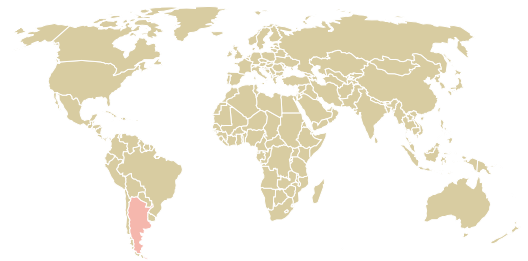

trase

La bolsa de cafe sa

ACTIVITY: **Importer**
COMMODITY: **Coffee**
COUNTRY: **Brazil**
YEAR: **2016**

La bolsa de cafe sa was the 1464th largest importer of coffee from BRAZIL in 2016, accounting for 19 tons. As an importer, La bolsa de cafe sa sources from 3 municipalities, or 0% of the coffee production municipalities. The main destination of the coffee imported by La bolsa de cafe sa is Argentina, accounting for 100% of the total.

TOP DESTINATION COUNTRIES OF COFFEE IMPORTED BY LA BOLSA DE CAFE SA:

Trase is a partnership between

In collaboration with

and many other organizations and individuals.

Donors

[Terms of Use](#) · [Privacy policy](#) · [Cookie policy](#) · [Contact us](#)