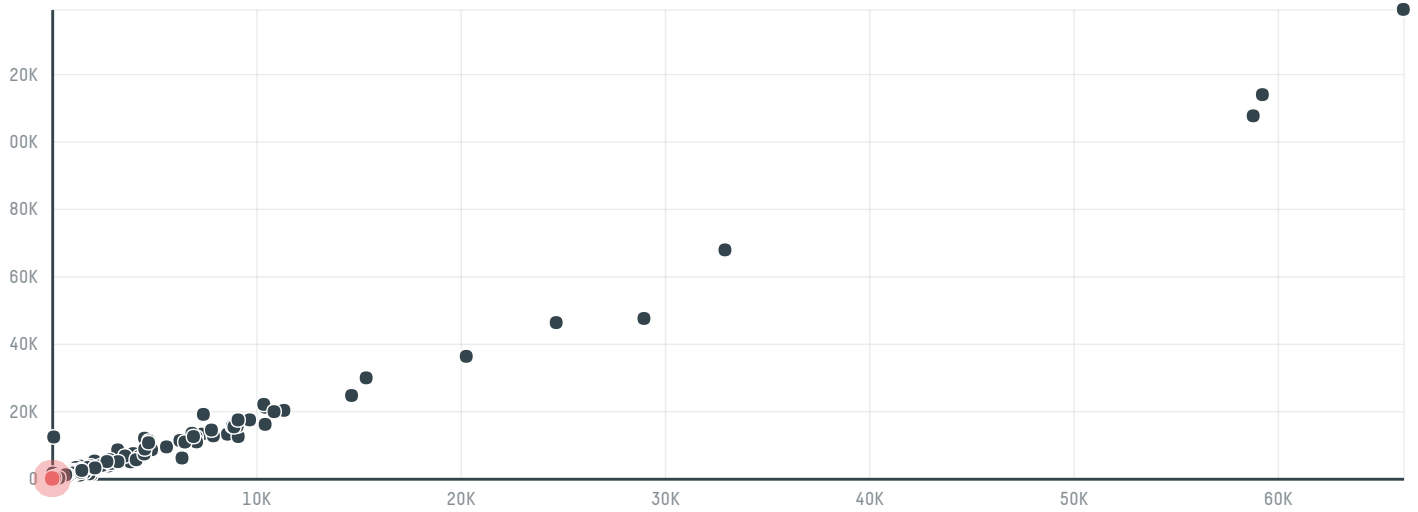

trase

La bolsa de cafe sa

ACTIVITY: **Importer**
COMMODITY: **Coffee**
COUNTRY: **Brazil**
YEAR: **2016**

La bolsa de cafe sa was the 1464th largest importer of coffee from BRAZIL in 2016, accounting for 19 tons. As an importer, La bolsa de cafe sa sources from 3 municipalities, or 0% of the coffee production municipalities. The main destination of the coffee imported by La bolsa de cafe sa is Argentina, accounting for 100% of the total.

TOP DESTINATION COUNTRIES OF COFFEE IMPORTED BY LA BOLSA DE CAFE SA:

Trase is a partnership between

In collaboration with

and many other organizations and individuals.

Donors

[Terms of Use](#) · [Privacy policy](#) · [Cookie policy](#) · [Contact us](#)