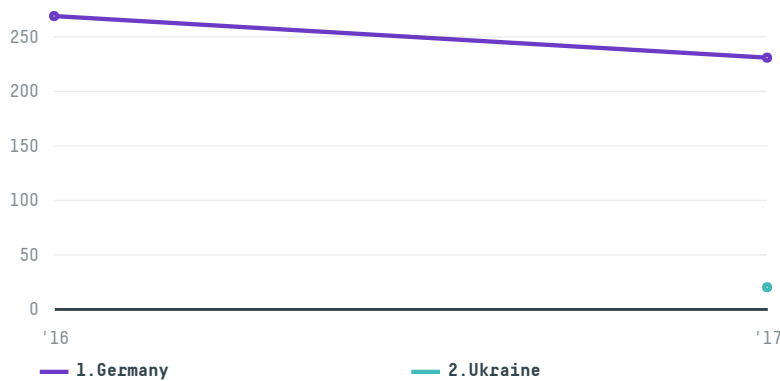

TOP DESTINATION COUNTRIES OF COFFEE IMPORTED BY LIST & BEISLER: