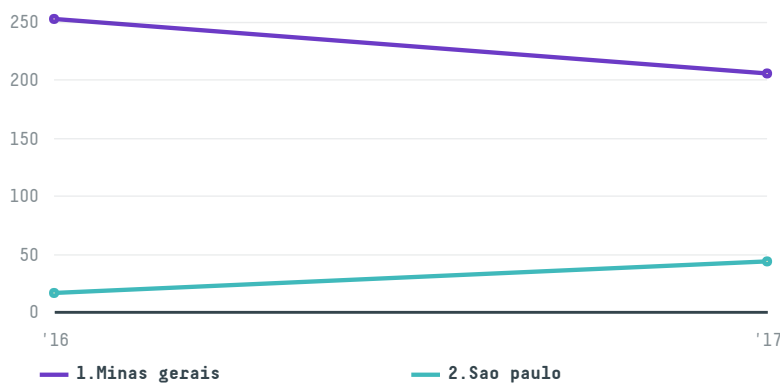

TOP DESTINATION COUNTRIES OF COFFEE IMPORTED BY LIST & BEISLER: