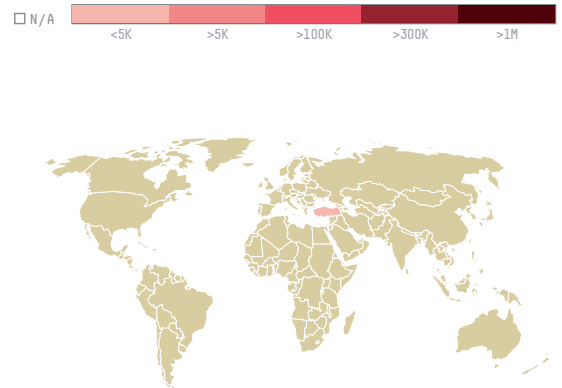

trase

Selam bakliyet gida ins.taah.ith.ihr.san ve tic. ltd si

ACTIVITY	COMMODITY	COUNTRY	YEAR
Importer	Coffee	Brazil	2017

Selam bakliyet gida ins.taah.ith.ihr.san ve tic. ltd si was the 619th largest importer of coffee from BRAZIL in 2017, accounting for 132 tons. This is a 67% increase vs the previous year. As an importer, Selam bakliyet gida ins.taah.ith.ihr.san ve tic. ltd si sources from 4 municipalities, or 1% of the coffee production municipalities. The main destination of the coffee imported by Selam bakliyet gida ins.taah.ith.ihr.san ve tic. ltd si is Turkey, accounting for 100% of the total.

TOP DESTINATION COUNTRIES OF COFFEE IMPORTED BY SELAM BAKLIYET GIDA INS.TAAH.ITH.IHR.SAN VE TIC. LTD SI:

COMPARING COMPANIES IMPORTING COFFEE FROM BRAZIL IN 2017

Trase is a partnership between

In collaboration with