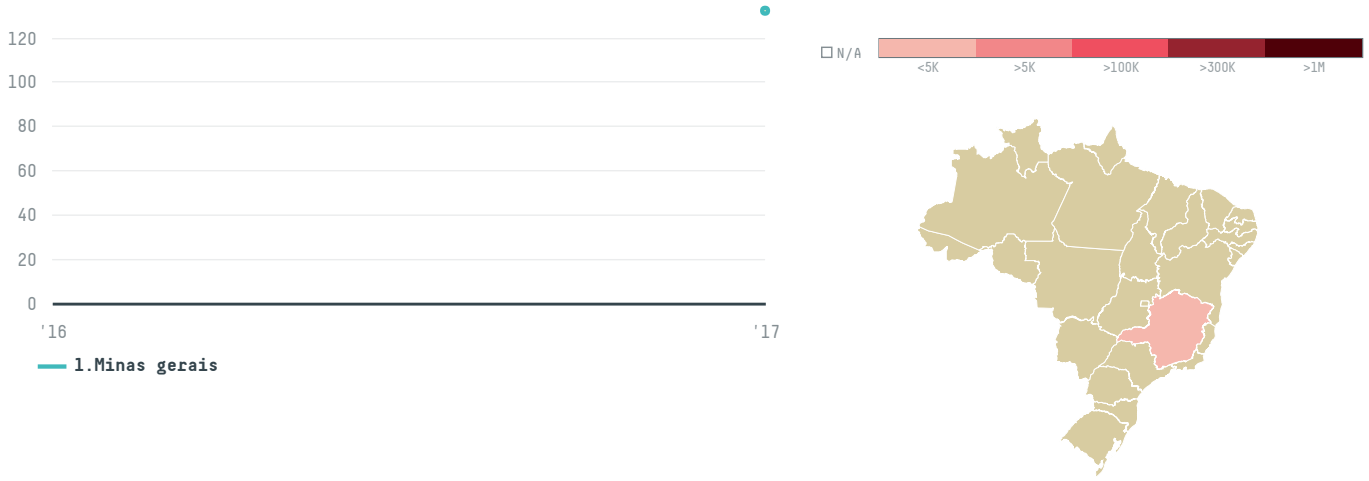

trase

Selam bakliyet gida ins.taah.ith.ihr.san ve tic. ltd si

ACTIVITY	COMMODITY	COUNTRY	YEAR
Importer	Coffee	Brazil	2017

Selam bakliyet gida ins.taah.ith.ihr.san ve tic. ltd si was the 619th largest importer of coffee from BRAZIL in 2017, accounting for 132 tons. This is a 67% increase vs the previous year. As an importer, Selam bakliyet gida ins.taah.ith.ihr.san ve tic. ltd si sources from 4 municipalities, or 1% of the coffee production municipalities. The main destination of the coffee imported by Selam bakliyet gida ins.taah.ith.ihr.san ve tic. ltd si is Turkey, accounting for 100% of the total.

TOP DESTINATION COUNTRIES OF COFFEE IMPORTED BY SELAM BAKLIYET GIDA INS.TAAH.ITH.IHR.SAN VE TIC. LTD SI:

COMPARING COMPANIES IMPORTING COFFEE FROM BRAZIL IN 2017

Trase is a partnership between

In collaboration with