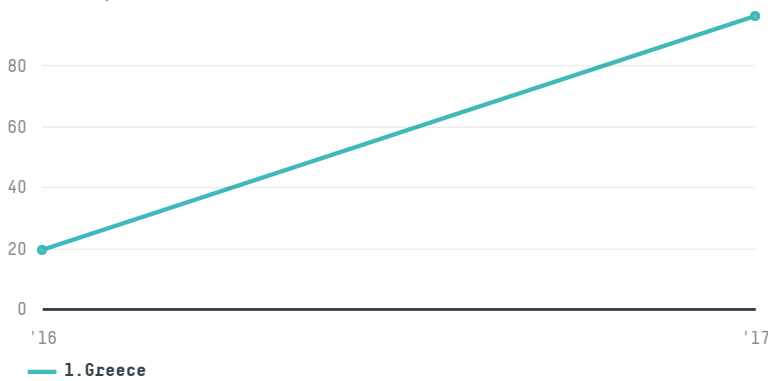

trase

Evtinija, dooel

ACTIVITY: **Importer**
COMMODITY: **Coffee**
COUNTRY: **Brazil**
YEAR: **2017**

Evtinija, dooel was the 747th largest importer of coffee from BRAZIL in 2017, accounting for 96 tons. This is a 400% increase vs the previous year. As an importer, Evtinija, dooel sources from 2 municipalities, or 0% of the coffee production municipalities. The main destination of the coffee imported by Evtinija, dooel is Greece, accounting for 100% of the total.

TOP DESTINATION COUNTRIES OF COFFEE IMPORTED BY EVTINIJA, DOOEL:

COMPARING COMPANIES IMPORTING COFFEE FROM BRAZIL IN 2017

Trase is a partnership between

In collaboration with

and many other organizations and individuals.