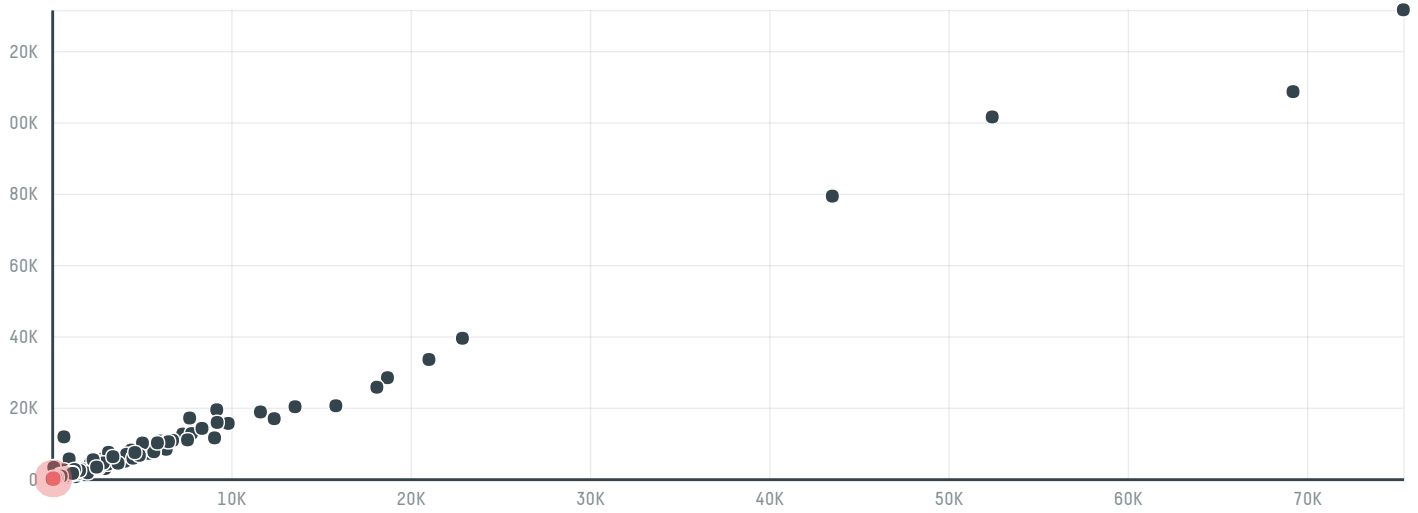

trase

Evtinija, dooel

ACTIVITY: **Importer**
COMMODITY: **Coffee**
COUNTRY: **Brazil**
YEAR: **2017**

Evtinija, dooel was the 747th largest importer of coffee from BRAZIL in 2017, accounting for 96 tons. This is a 400% increase vs the previous year. As an importer, Evtinija, dooel sources from 2 municipalities, or 0% of the coffee production municipalities. The main destination of the coffee imported by Evtinija, dooel is Greece, accounting for 100% of the total.

TOP DESTINATION COUNTRIES OF COFFEE IMPORTED BY EVTINIJA, DOOEL:

COMPARING COMPANIES IMPORTING COFFEE FROM BRAZIL IN 2017

Trase is a partnership between

In collaboration with

and many other organizations and individuals.