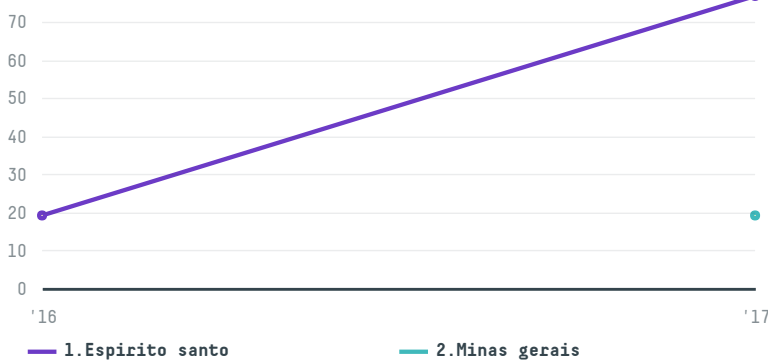

trase

Evtinija, dooel

ACTIVITY: **Importer**
COMMODITY: **Coffee**
COUNTRY: **Brazil**
YEAR: **2017**

Evtinija, dooel was the 747th largest importer of coffee from BRAZIL in 2017, accounting for 96 tons. This is a 400% increase vs the previous year. As an importer, Evtinija, dooel sources from 2 municipalities, or 0% of the coffee production municipalities. The main destination of the coffee imported by Evtinija, dooel is Greece, accounting for 100% of the total.

TOP DESTINATION COUNTRIES OF COFFEE IMPORTED BY EVTINIJA, DOOEL:

COMPARING COMPANIES IMPORTING COFFEE FROM BRAZIL IN 2017

Trase is a partnership between

In collaboration with

and many other organizations and individuals.