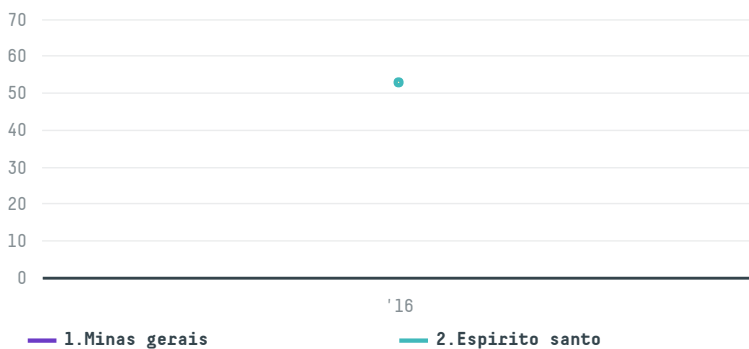

TOP DESTINATION COUNTRIES OF COFFEE IMPORTED BY GRAND POWER PET. INS. IC VE DIS TIC. KTD STI.: