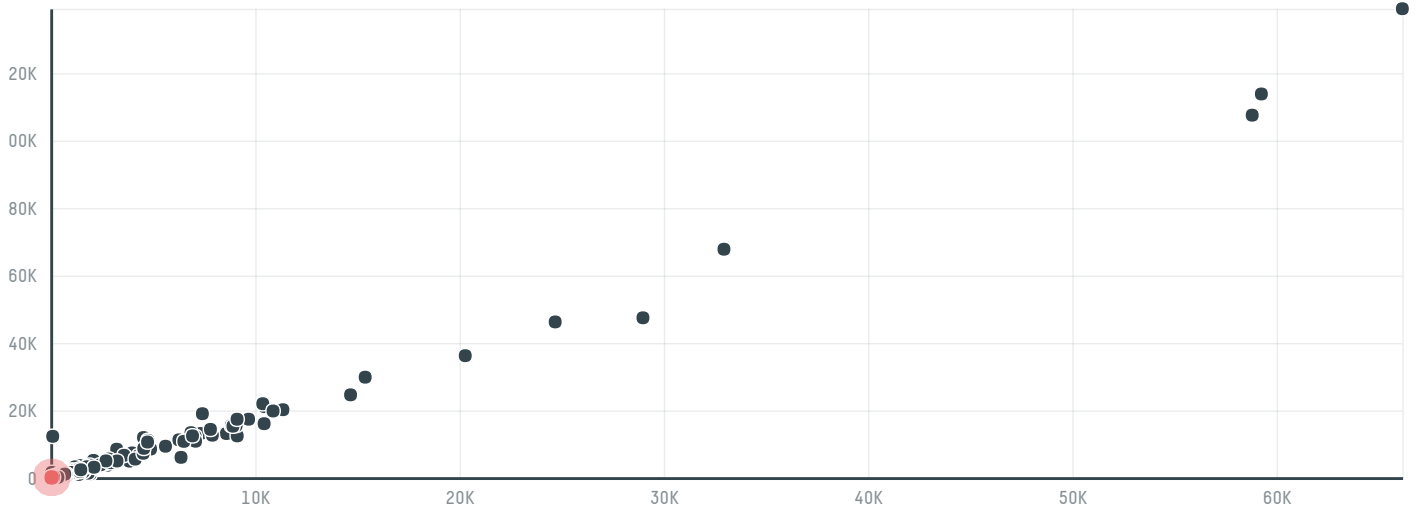

COMPARING COMPANIES IMPORTING COFFEE FROM BRAZIL IN 2016

Trase is a partnership between

In collaboration with

and many other organizations and individuals.

Donors

[Terms of Use](#) · [Privacy policy](#) · [Cookie policy](#) · [Contact us](#)