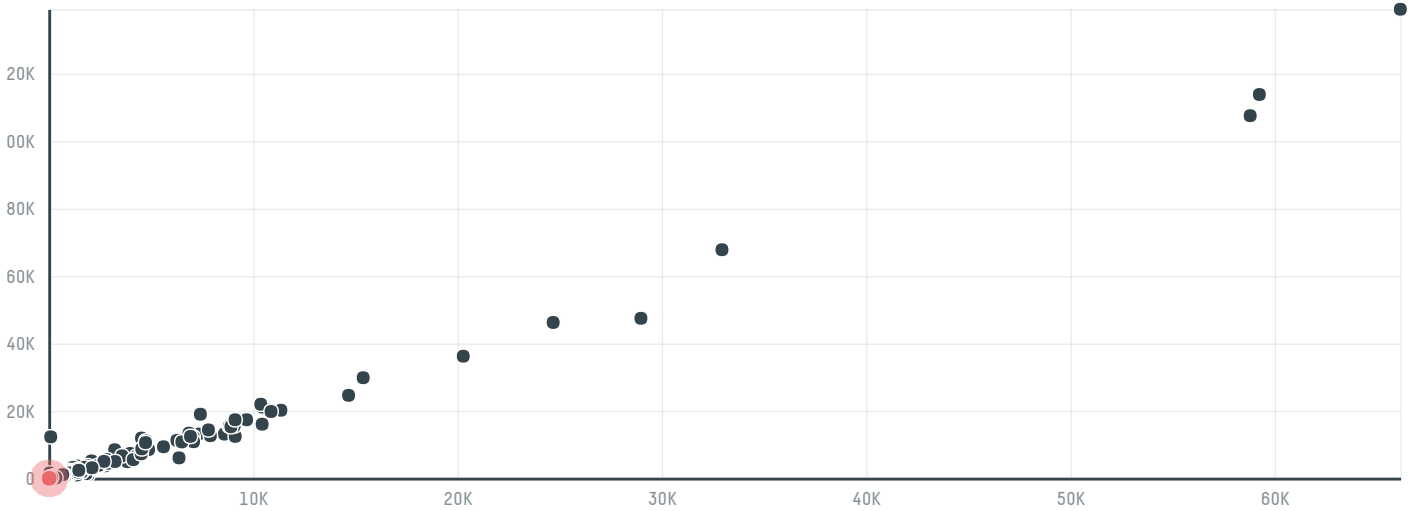

trase

Rgc coffee inc (af-004/16)

ACTIVITY COMMODITY COUNTRY YEAR
Importer **Coffee** **Brazil** **2016**

Rgc coffee inc (af-004/16) was the 1468th largest importer of coffee from BRAZIL in 2016, accounting for 19 tons. As an importer, Rgc coffee inc (af-004/16) sources from 1 municipalities, or 0% of the coffee production municipalities. The main destination of the coffee imported by Rgc coffee inc (af-004/16) is United states, accounting for 100% of the total.

TOP DESTINATION COUNTRIES OF COFFEE IMPORTED BY RGC COFFEE INC (AF-004/16):

COMPARING COMPANIES IMPORTING COFFEE FROM BRAZIL IN 2016

Trase is a partnership between

In collaboration with

and many other organizations and individuals.