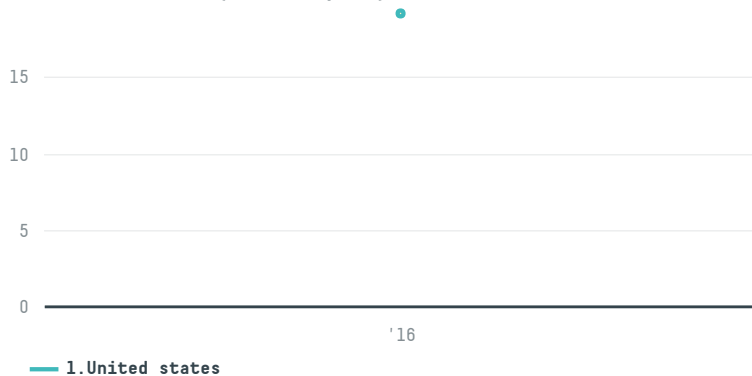

TOP DESTINATION COUNTRIES OF COFFEE IMPORTED BY RGC COFFEE INC (AF-004/16):