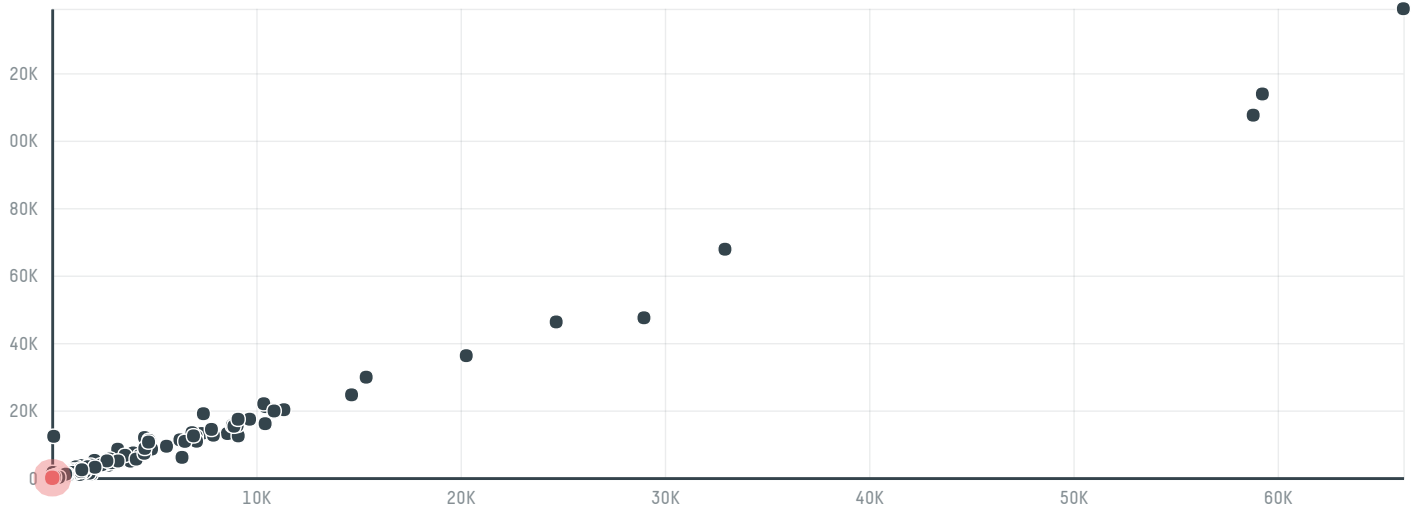

trase

Ecom agroindustrial corp, ltd.

ACTIVITY COMMODITY COUNTRY YEAR
Importer **Coffee** **Brazil** **2016**

Ecom agroindustrial corp, ltd. was the 1485th largest importer of coffee from BRAZIL in 2016, accounting for 19 tons. As an importer, Ecom agroindustrial corp, ltd. sources from 1 municipalities, or 0% of the coffee production municipalities. The main destination of the coffee imported by Ecom agroindustrial corp, ltd. is United kingdom, accounting for 100% of the total.

TOP DESTINATION COUNTRIES OF COFFEE IMPORTED BY ECOM AGROINDUSTRIAL CORP, LTD.:

COMPARING COMPANIES IMPORTING COFFEE FROM BRAZIL IN 2016

Trase is a partnership between

In collaboration with

and many other organizations and individuals.