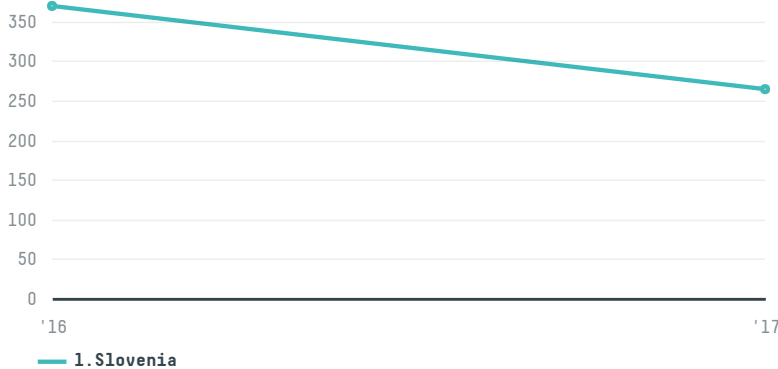

TOP DESTINATION COUNTRIES OF COFFEE IMPORTED BY KHGO - KAFFEEHYANDEL GOLDSTEIN GMBH: