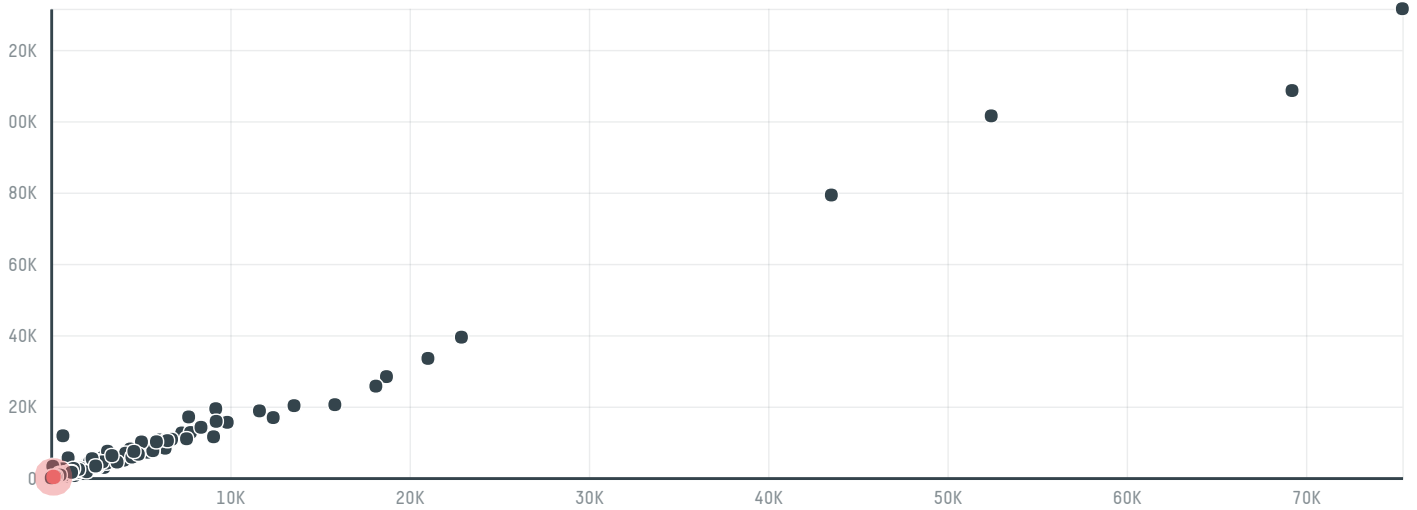

COMPARING COMPANIES IMPORTING COFFEE FROM BRAZIL IN 2017

Trase is a partnership between

In collaboration with

and many other organizations and individuals.

Donors

[Terms of Use](#) · [Privacy policy](#) · [Cookie policy](#) · [Contact us](#)