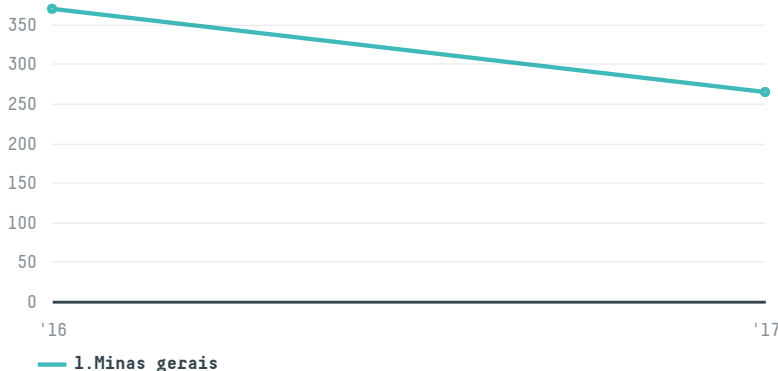

TOP DESTINATION COUNTRIES OF COFFEE IMPORTED BY KHGO - KAFFEEHYANDEL GOLDSTEIN GMBH: