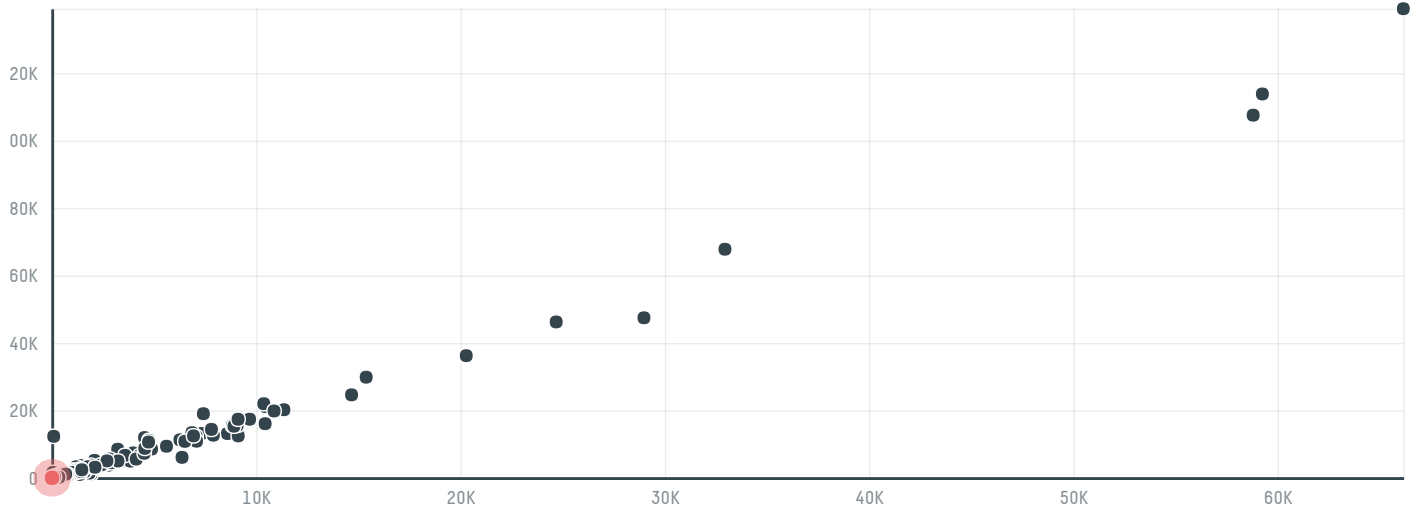

COMPARING COMPANIES IMPORTING COFFEE FROM BRAZIL IN 2016

Trase is a partnership between

In collaboration with

and many other organizations and individuals.

Donors

[Terms of Use](#) · [Privacy policy](#) · [Cookie policy](#) · [Contact us](#)