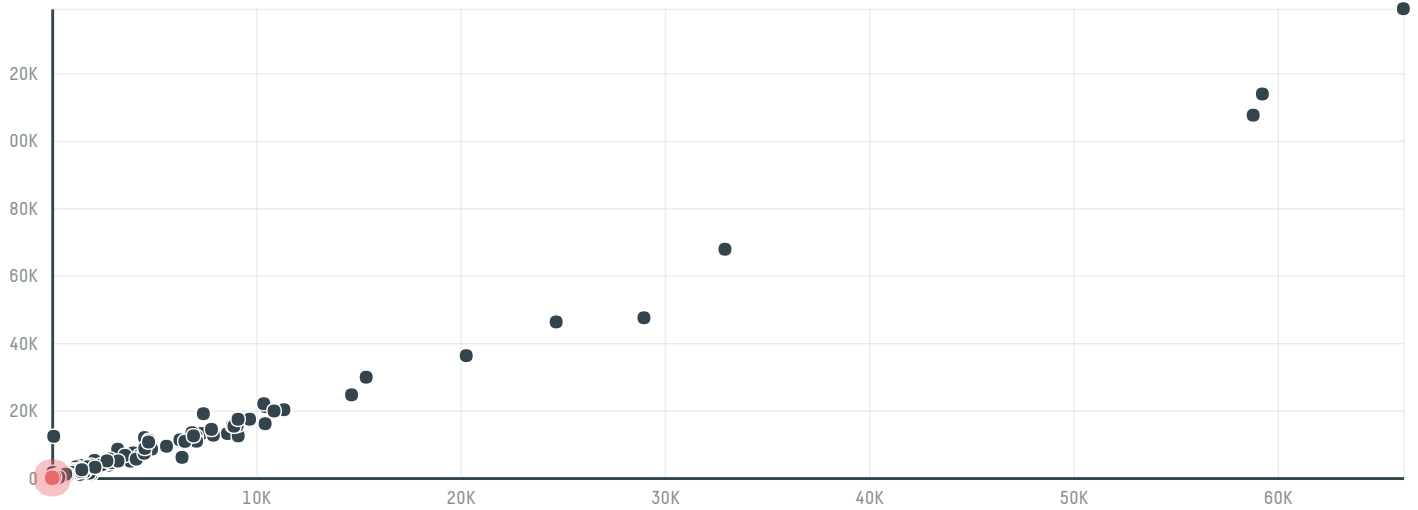

trase

Intelligentisia coffee (ec-012/16)

ACTIVITY COMMODITY COUNTRY YEAR
Importer **Coffee** **Brazil** **2016**

Intelligentisia coffee (ec-012/16) was the 1452nd largest importer of coffee from BRAZIL in 2016, accounting for 19 tons. As an importer, Intelligentisia coffee (ec-012/16) sources from 1 municipalities, or 0% of the coffee production municipalities. The main destination of the coffee imported by Intelligentisia coffee (ec-012/16) is United states, accounting for 100% of the total.

TOP DESTINATION COUNTRIES OF COFFEE IMPORTED BY INTELLIGENTISIA COFFEE (EC-012/16):

COMPARING COMPANIES IMPORTING COFFEE FROM BRAZIL IN 2016

Trase is a partnership between

In collaboration with

and many other organizations and individuals.