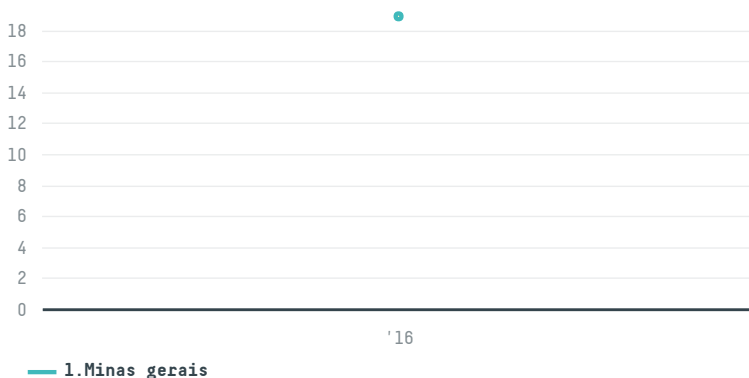

TOP DESTINATION COUNTRIES OF COFFEE IMPORTED BY CAFE IMPORTS (EC-030/16):