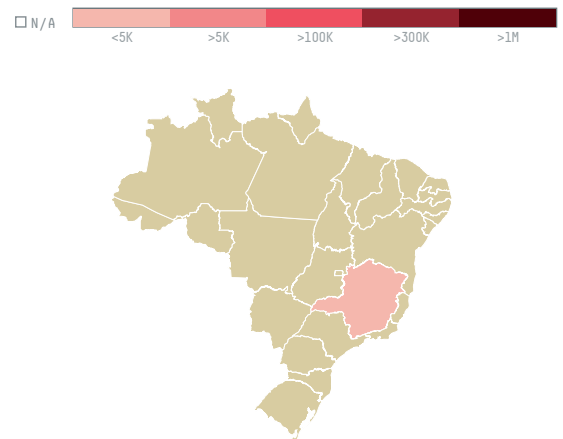

trase

Cafe imports (ec-030/16)

ACTIVITY COMMODITY COUNTRY YEAR
Importer **Coffee** **Brazil** **2016**

Cafe imports (ec-030/16) was the 1488th largest importer of coffee from BRAZIL in 2016, accounting for 19 tons. As an importer, Cafe imports (ec-030/16) sources from 1 municipalities, or 0% of the coffee production municipalities. The main destination of the coffee imported by Cafe imports (ec-030/16) is United states, accounting for 100% of the total.

TOP DESTINATION COUNTRIES OF COFFEE IMPORTED BY CAFE IMPORTS (EC-030/16):

COMPARING COMPANIES IMPORTING COFFEE FROM BRAZIL IN 2016

Trase is a partnership between

In collaboration with

and many other organizations and individuals.