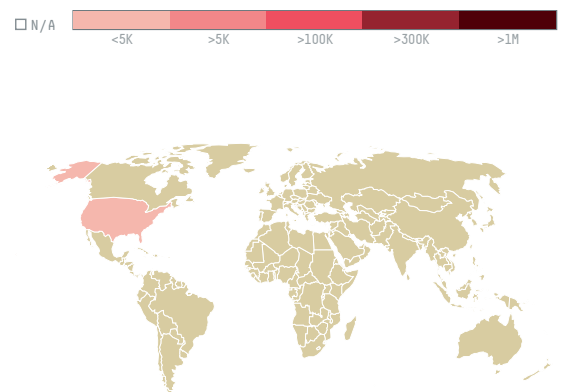

trase

Cafe imports (ec-030/16)

ACTIVITY COMMODITY COUNTRY YEAR
Importer **Coffee** **Brazil** **2016**

Cafe imports (ec-030/16) was the 1488th largest importer of coffee from BRAZIL in 2016, accounting for 19 tons. As an importer, Cafe imports (ec-030/16) sources from 1 municipalities, or 0% of the coffee production municipalities. The main destination of the coffee imported by Cafe imports (ec-030/16) is United states, accounting for 100% of the total.

TOP DESTINATION COUNTRIES OF COFFEE IMPORTED BY CAFE IMPORTS (EC-030/16):

COMPARING COMPANIES IMPORTING COFFEE FROM BRAZIL IN 2016

Trase is a partnership between

In collaboration with

and many other organizations and individuals.