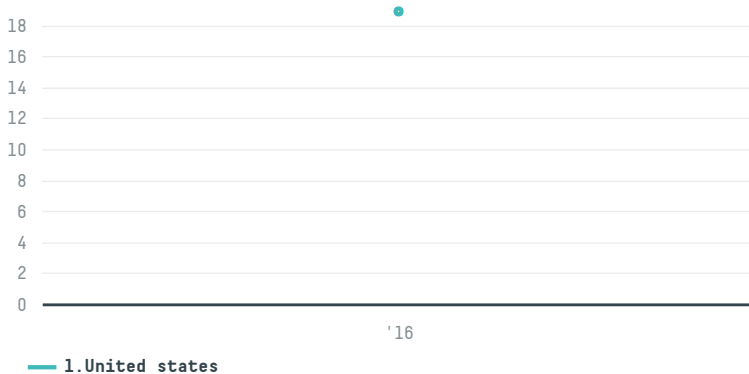

TOP DESTINATION COUNTRIES OF COFFEE IMPORTED BY CAFE IMPORTS (EC-030/16):