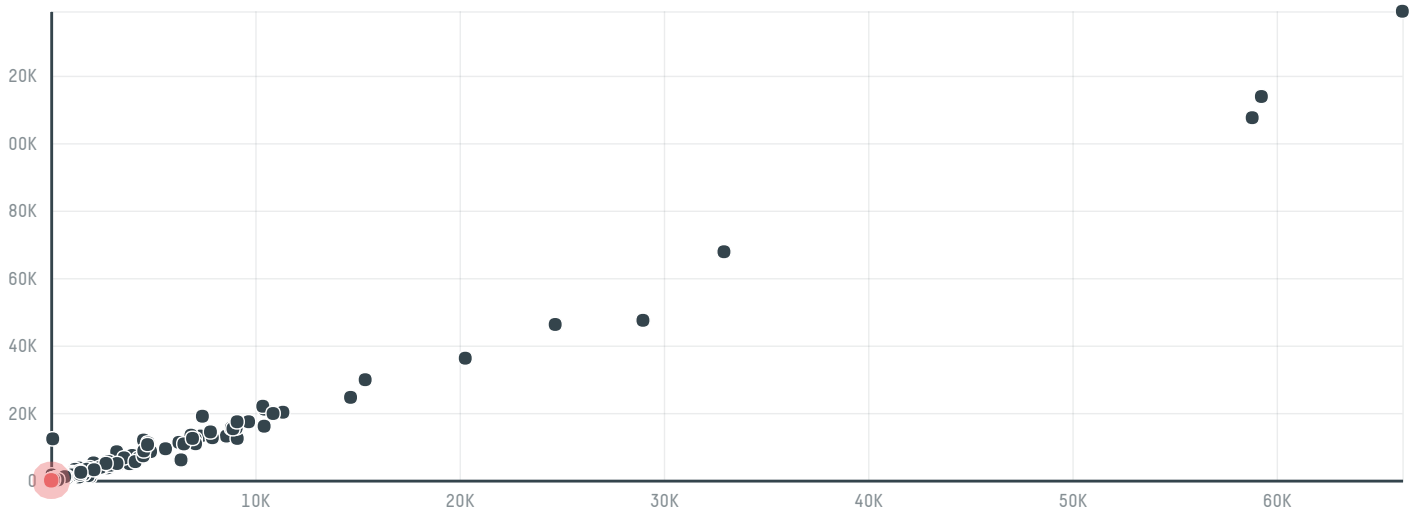

trase

Cafe imports (ec-030/16)

ACTIVITY COMMODITY COUNTRY YEAR
Importer **Coffee** **Brazil** **2016**

Cafe imports (ec-030/16) was the 1488th largest importer of coffee from BRAZIL in 2016, accounting for 19 tons. As an importer, Cafe imports (ec-030/16) sources from 1 municipalities, or 0% of the coffee production municipalities. The main destination of the coffee imported by Cafe imports (ec-030/16) is United states, accounting for 100% of the total.

TOP DESTINATION COUNTRIES OF COFFEE IMPORTED BY CAFE IMPORTS (EC-030/16):

COMPARING COMPANIES IMPORTING COFFEE FROM BRAZIL IN 2016

Trase is a partnership between

In collaboration with

and many other organizations and individuals.