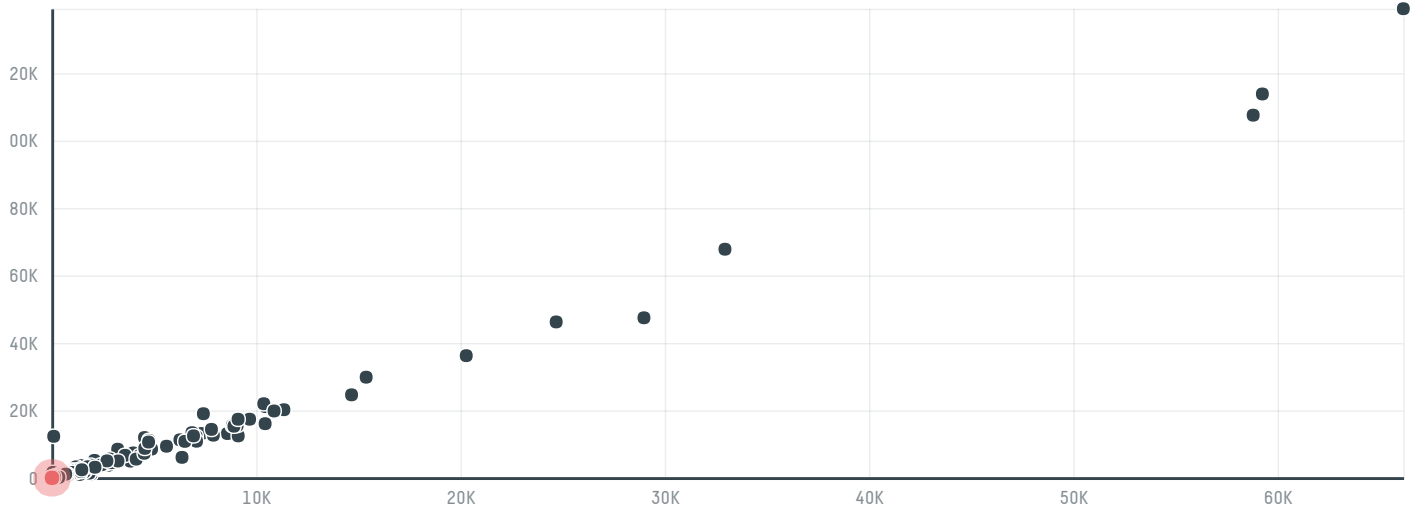

trase

Ryans coffee roasters (ec-052/16c)

ACTIVITY	COMMODITY	COUNTRY	YEAR
Importer	Coffee	Brazil	2016

Ryans coffee roasters (ec-052/16c) was the 1725th largest importer of coffee from BRAZIL in 2016, accounting for 1 tons. As an importer, Ryans coffee roasters (ec-052/16c) sources from 1 municipalities, or 0% of the coffee production municipalities. The main destination of the coffee imported by Ryans coffee roasters (ec-052/16c) is South korea, accounting for 100% of the total.

TOP DESTINATION COUNTRIES OF COFFEE IMPORTED BY RYANS COFFEE ROASTERS (EC-052/16C):

COMPARING COMPANIES IMPORTING COFFEE FROM BRAZIL IN 2016

Trase is a partnership between

In collaboration with

and many other organizations and individuals.