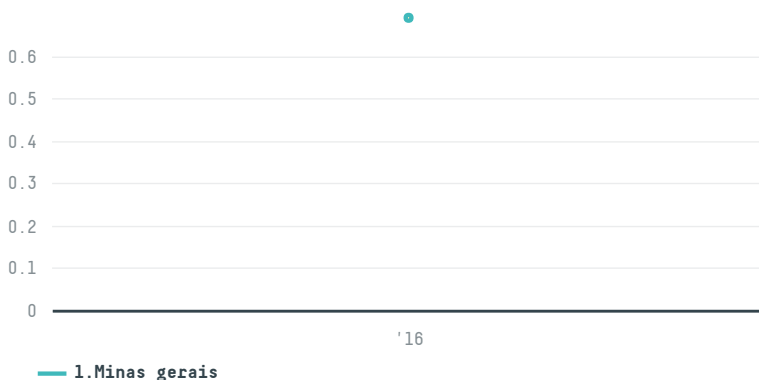

TOP DESTINATION COUNTRIES OF COFFEE IMPORTED BY RYANS COFFEE ROASTERS (EC-052/16C):