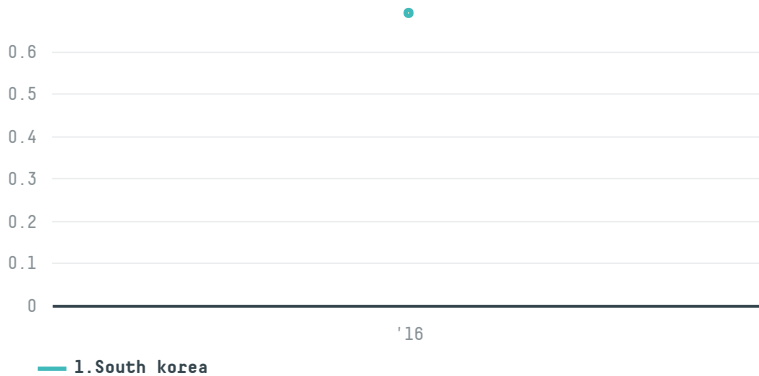

TOP DESTINATION COUNTRIES OF COFFEE IMPORTED BY RYANS COFFEE ROASTERS (EC-052/16C):