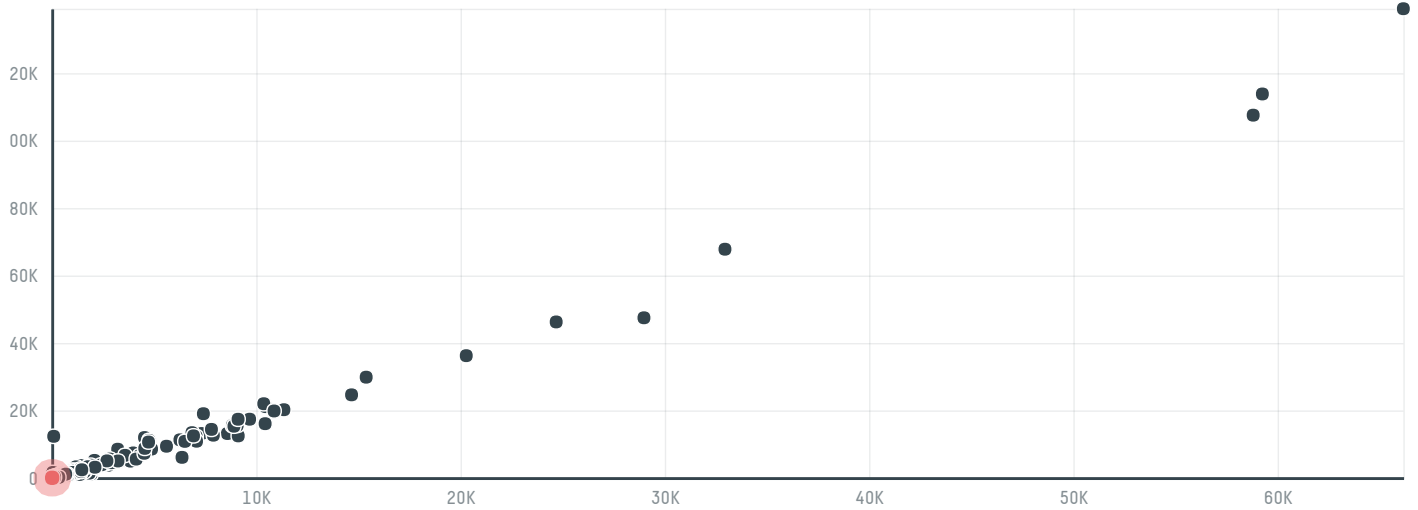

COMPARING COMPANIES IMPORTING COFFEE FROM BRAZIL IN 2016

Trase is a partnership between

In collaboration with

and many other organizations and individuals.

Donors

[Terms of Use](#) · [Privacy policy](#) · [Cookie policy](#) · [Contact us](#)