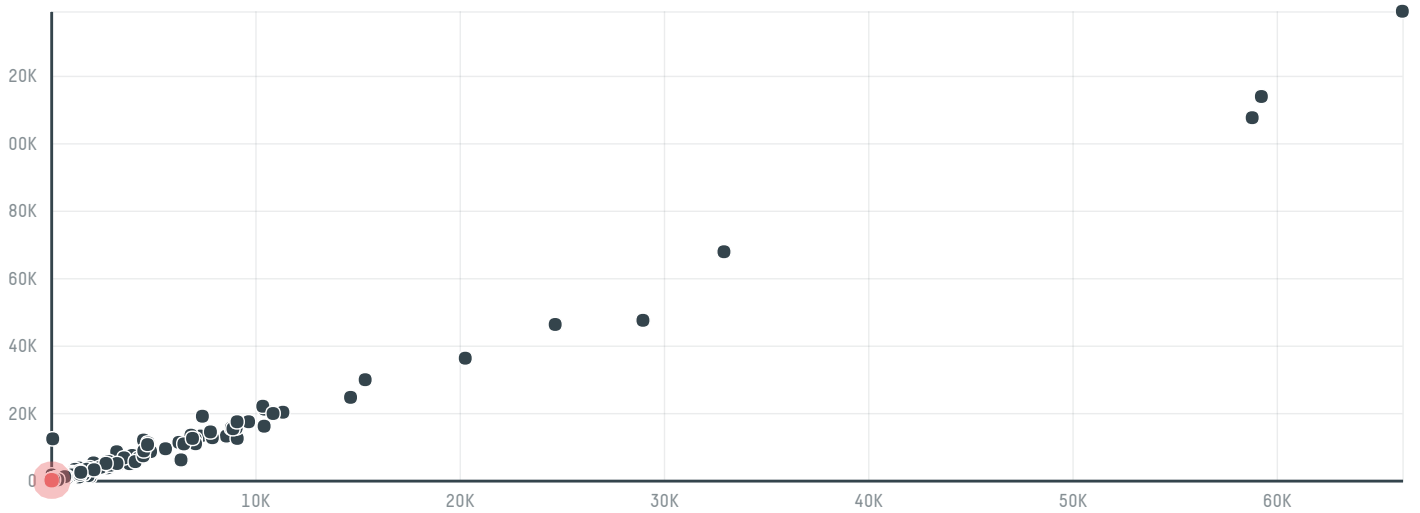

COMPARING COMPANIES IMPORTING COFFEE FROM BRAZIL IN 2016

Trase is a partnership between

In collaboration with

and many other organizations and individuals.

Donors

[Terms of Use](#) · [Privacy policy](#) · [Cookie policy](#) · [Contact us](#)