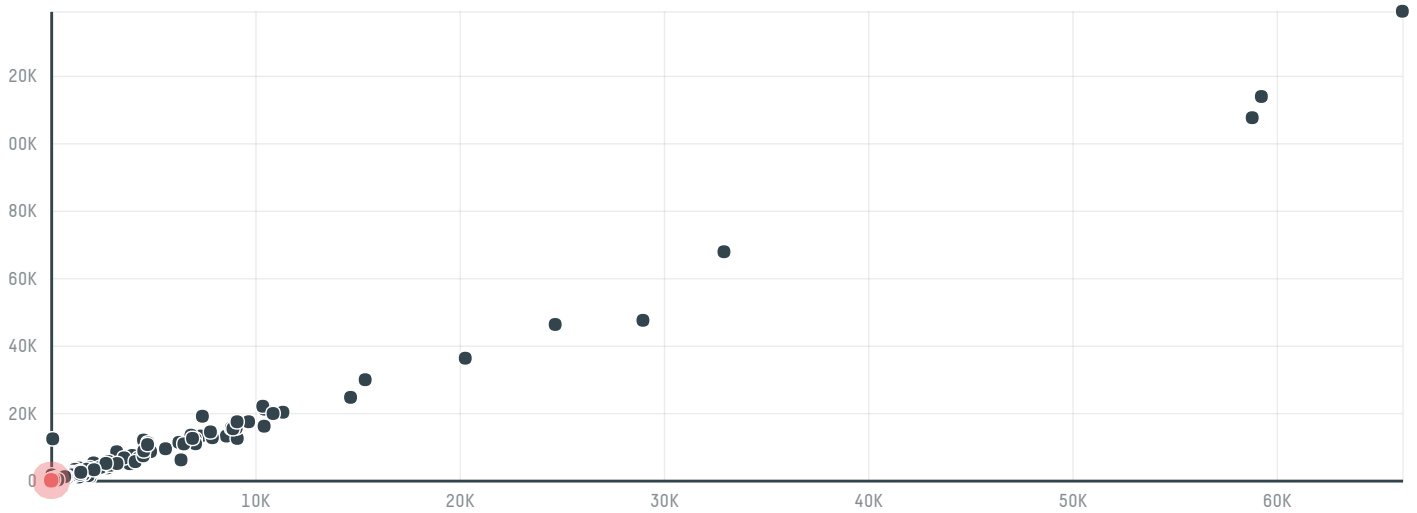

COMPARING COMPANIES IMPORTING COFFEE FROM BRAZIL IN 2016

Trase is a partnership between

In collaboration with

and many other organizations and individuals.

Donors

[Terms of Use](#) · [Privacy policy](#) · [Cookie policy](#) · [Contact us](#)