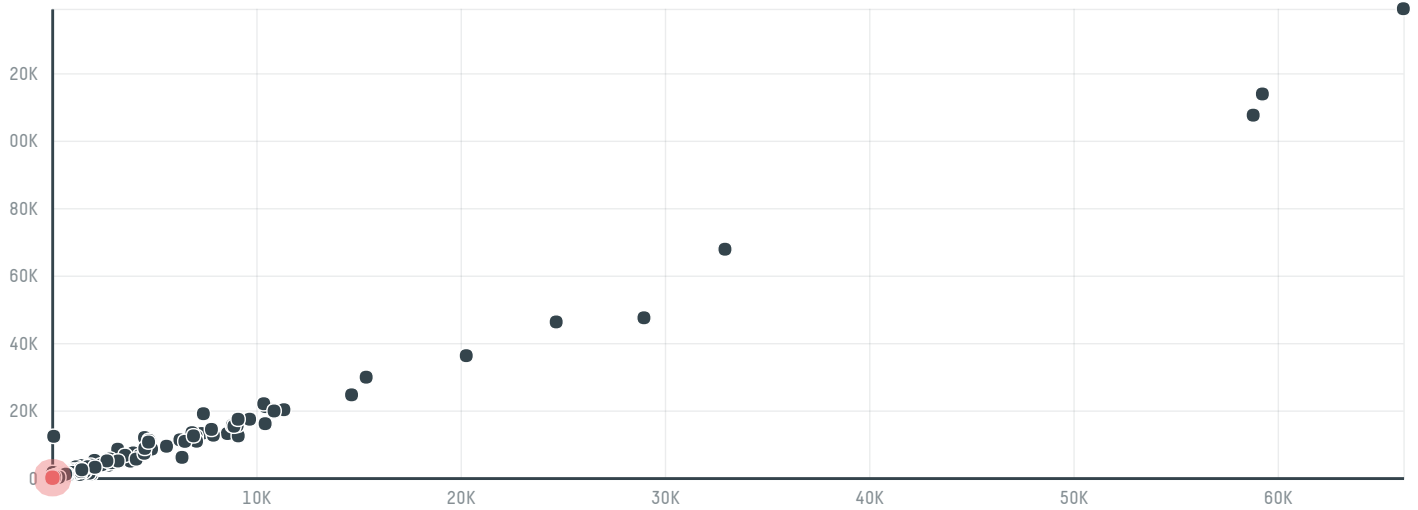

COMPARING COMPANIES IMPORTING COFFEE FROM BRAZIL IN 2016

Trase is a partnership between

In collaboration with

and many other organizations and individuals.

Donors

[Terms of Use](#) · [Privacy policy](#) · [Cookie policy](#) · [Contact us](#)