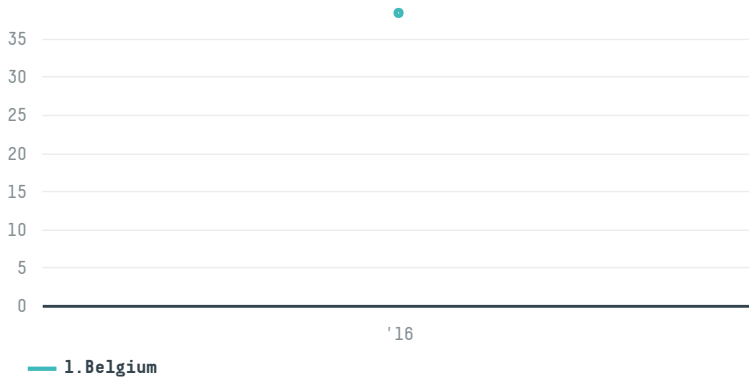

TOP DESTINATION COUNTRIES OF COFFEE IMPORTED BY ECOM AGROINDUSTRIAL CORP. LTD (EC-128/16):