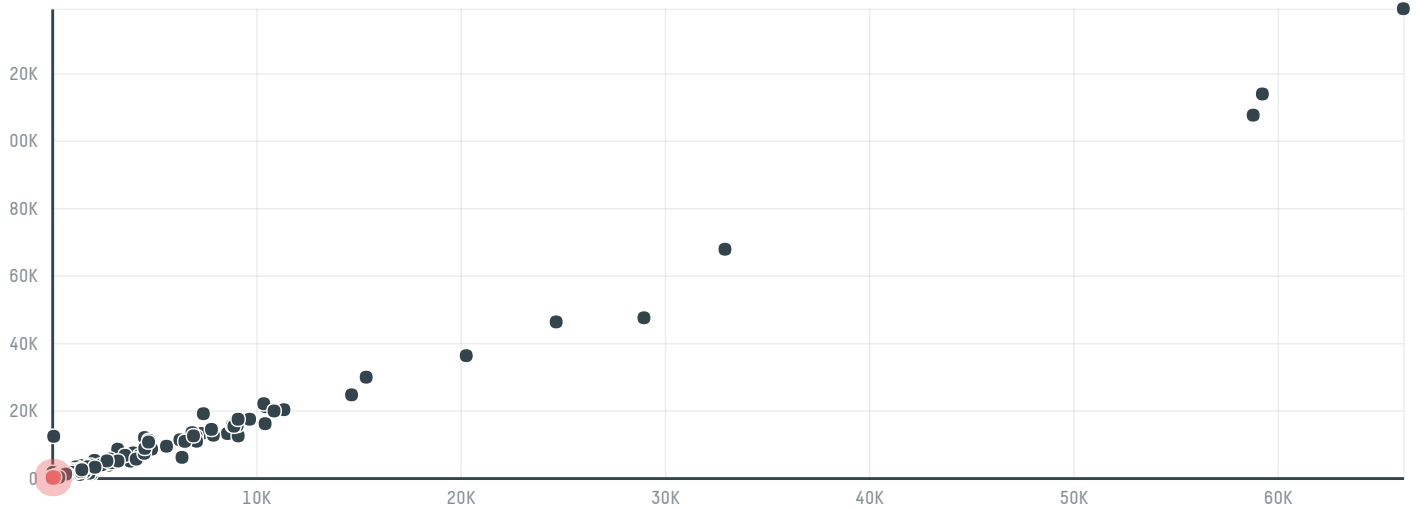

trase

Ecom agroindustrial corp. ltd (ec-066/16)

ACTIVITY COMMODITY COUNTRY YEAR
Importer **Coffee** **Brazil** **2016**

Ecom agroindustrial corp. ltd (ec-066/16) was the 837th largest importer of coffee from BRAZIL in 2016, accounting for 96 tons. As an importer, Ecom agroindustrial corp. ltd (ec-066/16) sources from 3 municipalities, or 0% of the coffee production municipalities. The main destination of the coffee imported by Ecom agroindustrial corp. ltd (ec-066/16) is Belgium, accounting for 100% of the total.

TOP DESTINATION COUNTRIES OF COFFEE IMPORTED BY ECOM AGROINDUSTRIAL CORP. LTD (EC-066/16):

COMPARING COMPANIES IMPORTING COFFEE FROM BRAZIL IN 2016

Trase is a partnership between

In collaboration with

and many other organizations and individuals.