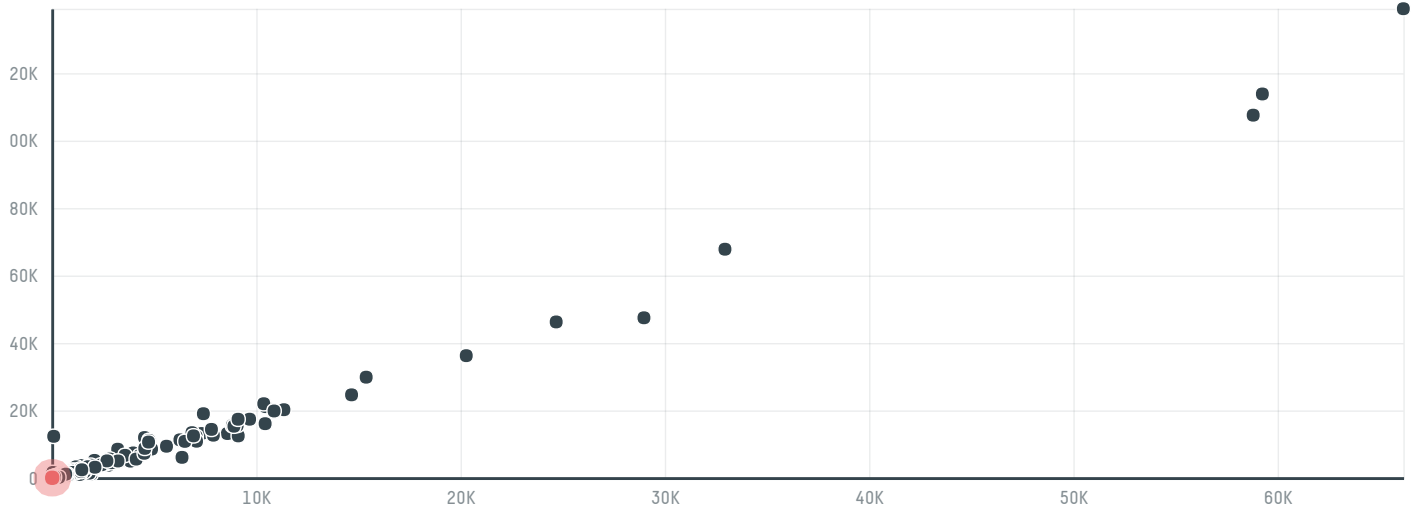

COMPARING COMPANIES IMPORTING COFFEE FROM BRAZIL IN 2016

Trase is a partnership between

In collaboration with

and many other organizations and individuals.

Donors

[Terms of Use](#) · [Privacy policy](#) · [Cookie policy](#) · [Contact us](#)