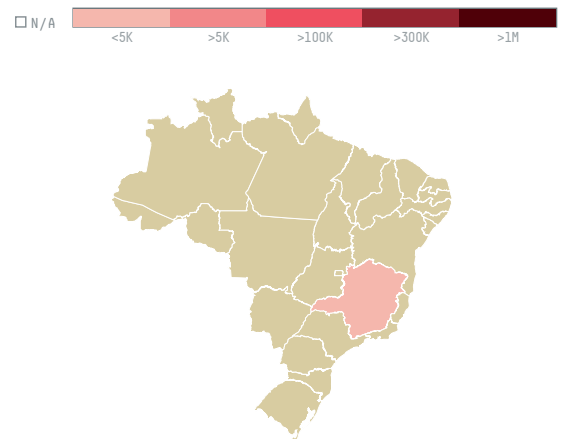

Cafe imports (ec-171/16)

ACTIVITY: **Importer**
COMMODITY: **Coffee**
COUNTRY: **Brazil**
YEAR: **2016**

Cafe imports (ec-171/16) was the 1221st largest importer of coffee from BRAZIL in 2016, accounting for 38 tons. As an importer, Cafe imports (ec-171/16) sources from 1 municipalities, or 0% of the coffee production municipalities. The main destination of the coffee imported by Cafe imports (ec-171/16) is Australia, accounting for 100% of the total.

TOP DESTINATION COUNTRIES OF COFFEE IMPORTED BY CAFE IMPORTS (EC-171/16):

COMPARING COMPANIES IMPORTING COFFEE FROM BRAZIL IN 2016

Trase is a partnership between

In collaboration with

and many other organizations and individuals.