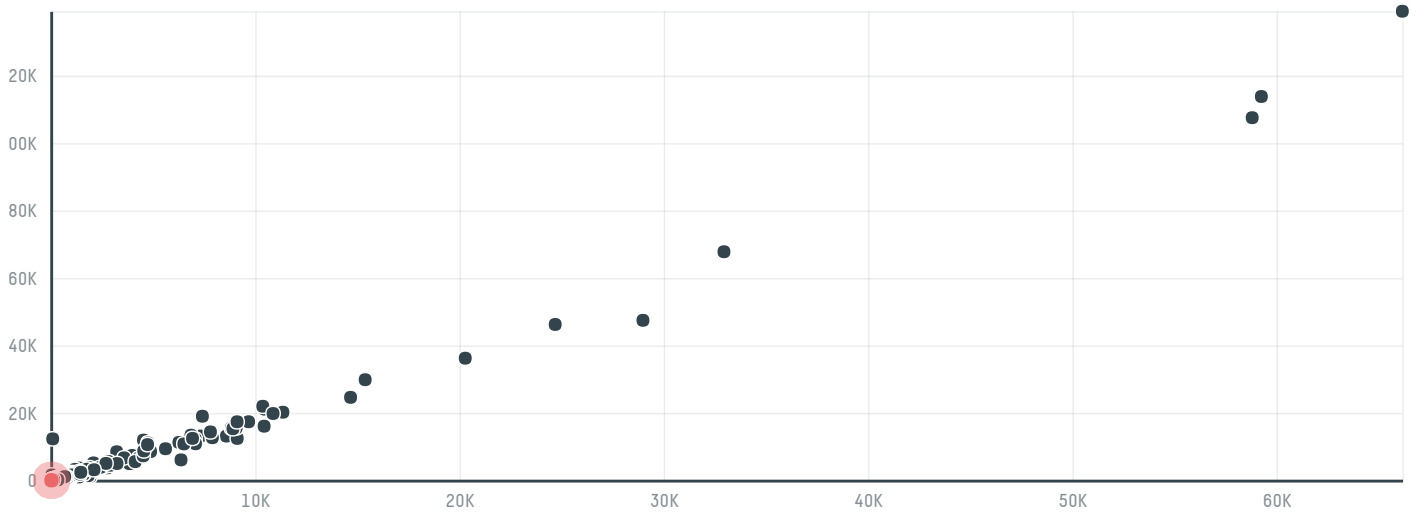

Cafe imports (ec-171/16)

ACTIVITY: **Importer**
COMMODITY: **Coffee**
COUNTRY: **Brazil**
YEAR: **2016**

Cafe imports (ec-171/16) was the 1221st largest importer of coffee from BRAZIL in 2016, accounting for 38 tons. As an importer, Cafe imports (ec-171/16) sources from 1 municipalities, or 0% of the coffee production municipalities. The main destination of the coffee imported by Cafe imports (ec-171/16) is Australia, accounting for 100% of the total.

TOP DESTINATION COUNTRIES OF COFFEE IMPORTED BY CAFE IMPORTS (EC-171/16):

COMPARING COMPANIES IMPORTING COFFEE FROM BRAZIL IN 2016

Trase is a partnership between

In collaboration with

and many other organizations and individuals.