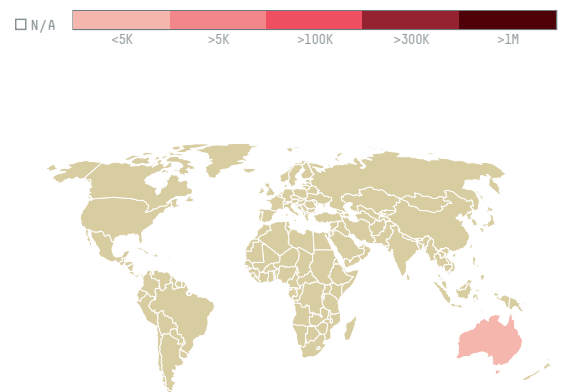

Cafe imports (ec-171/16)

ACTIVITY: **Importer**
COMMODITY: **Coffee**
COUNTRY: **Brazil**
YEAR: **2016**

Cafe imports (ec-171/16) was the 1221st largest importer of coffee from BRAZIL in 2016, accounting for 38 tons. As an importer, Cafe imports (ec-171/16) sources from 1 municipalities, or 0% of the coffee production municipalities. The main destination of the coffee imported by Cafe imports (ec-171/16) is Australia, accounting for 100% of the total.

TOP DESTINATION COUNTRIES OF COFFEE IMPORTED BY CAFE IMPORTS (EC-171/16):

COMPARING COMPANIES IMPORTING COFFEE FROM BRAZIL IN 2016

Trase is a partnership between

In collaboration with

and many other organizations and individuals.