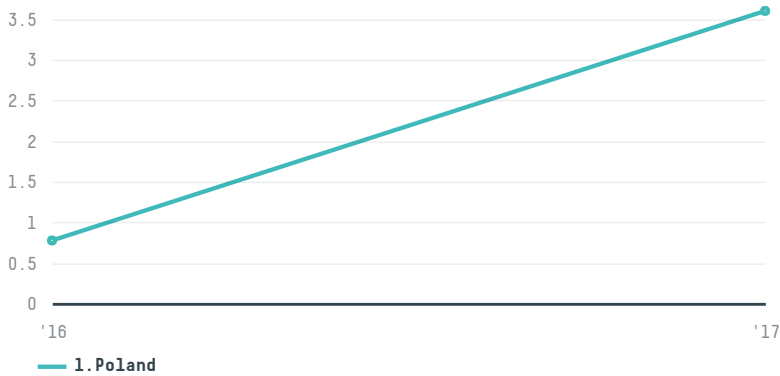

TOP DESTINATION COUNTRIES OF COFFEE IMPORTED BY AW BROKERS SPOLKA Z OGRANICZONA: