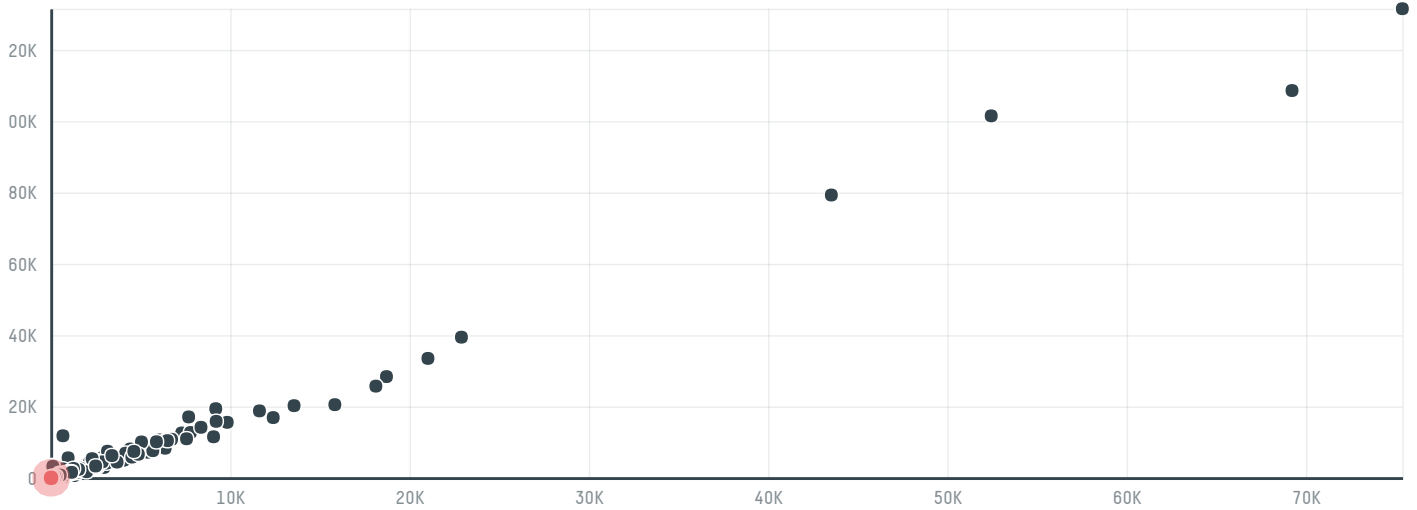

COMPARING COMPANIES IMPORTING COFFEE FROM BRAZIL IN 2017

Trase is a partnership between

In collaboration with

and many other organizations and individuals.

Donors

[Terms of Use](#) · [Privacy policy](#) · [Cookie policy](#) · [Contact us](#)