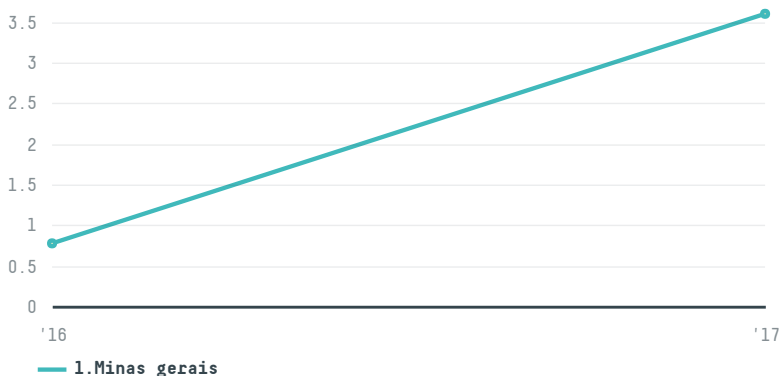

TOP DESTINATION COUNTRIES OF COFFEE IMPORTED BY AW BROKERS SPOLKA Z OGRANICZONA: