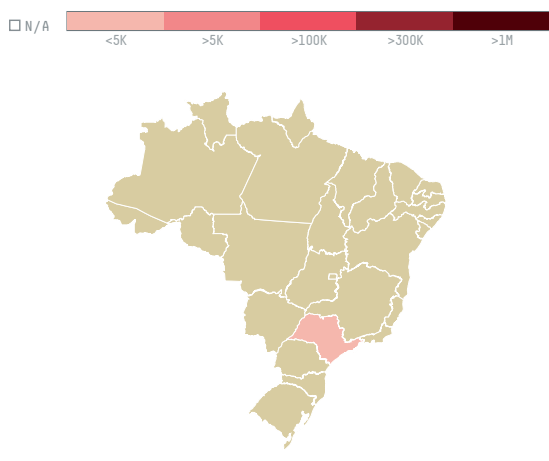

COMPARING COMPANIES IMPORTING COFFEE FROM BRAZIL IN 2016

Trase is a partnership between

In collaboration with

and many other organizations and individuals.

Donors

[Terms of Use](#) · [Privacy policy](#) · [Cookie policy](#) · [Contact us](#)

This website uses cookies to provide you with an improved user experience. By continuing to browse this site, you consent to the use of cookies and similar technologies. Please visit our [privacy policy](#) for further details.

I AGREE