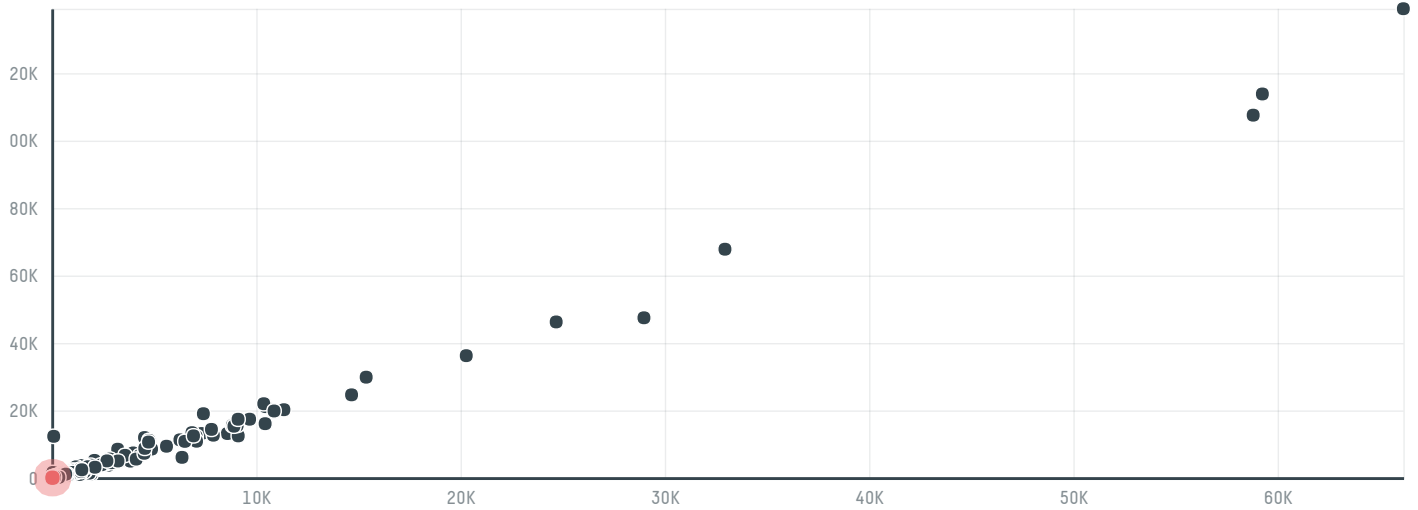

trase

Ibericafe import s.l. (exp-0011/16)

ACTIVITY	COMMODITY	COUNTRY	YEAR
Importer	Coffee	Brazil	2016

Ibericafe import s.l. (exp-0011/16) was the 1214th largest importer of coffee from BRAZIL in 2016, accounting for 38 tons. As an importer, Ibericafe import s.l. (exp-0011/16) sources from 10 municipalities, or 2% of the coffee production municipalities. The main destination of the coffee imported by Ibericafe import s.l. (exp-0011/16) is Spain, accounting for 100% of the total.

TOP DESTINATION COUNTRIES OF COFFEE IMPORTED BY IBERICAFE IMPORT S.L. (EXP-0011/16):

COMPARING COMPANIES IMPORTING COFFEE FROM BRAZIL IN 2016

Trase is a partnership between

In collaboration with

and many other organizations and individuals.