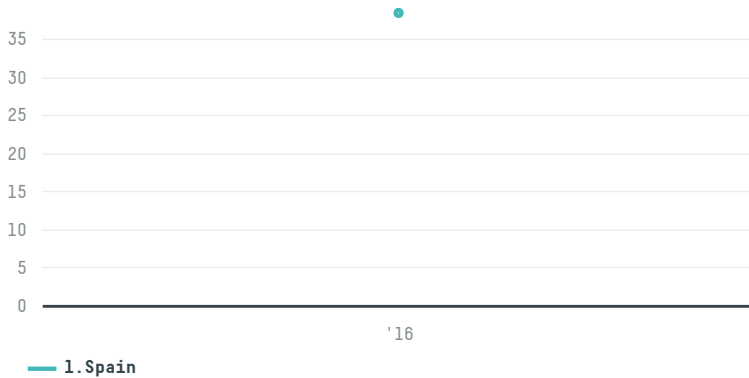

TOP DESTINATION COUNTRIES OF COFFEE IMPORTED BY IBERICAFE IMPORT S.L. (EXP-0011/16):