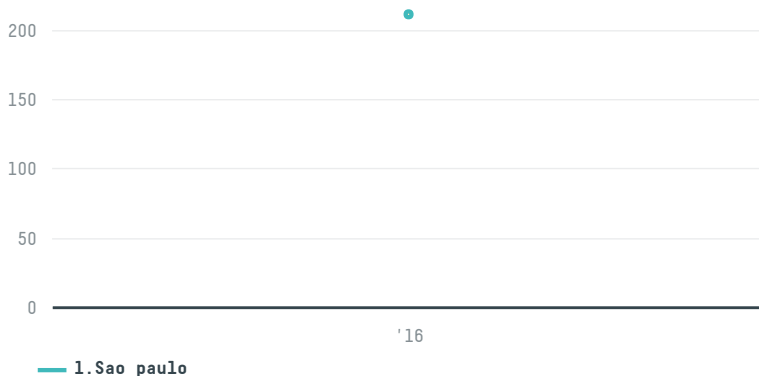

TOP DESTINATION COUNTRIES OF COFFEE IMPORTED BY SUCAFINA SA (EXP-0944/15):