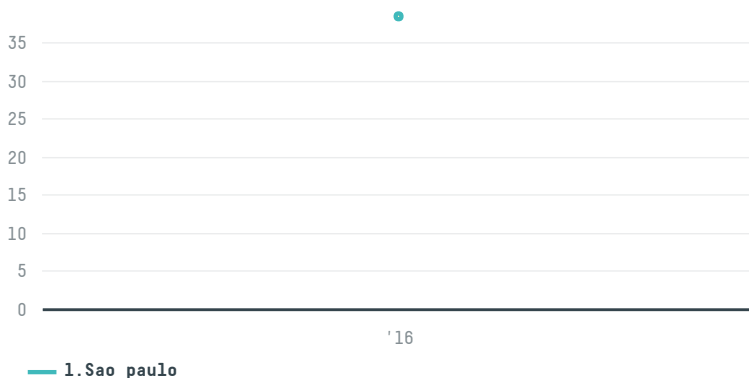

TOP DESTINATION COUNTRIES OF COFFEE IMPORTED BY VOLCAFE LTD. (EXP-0718/15B):