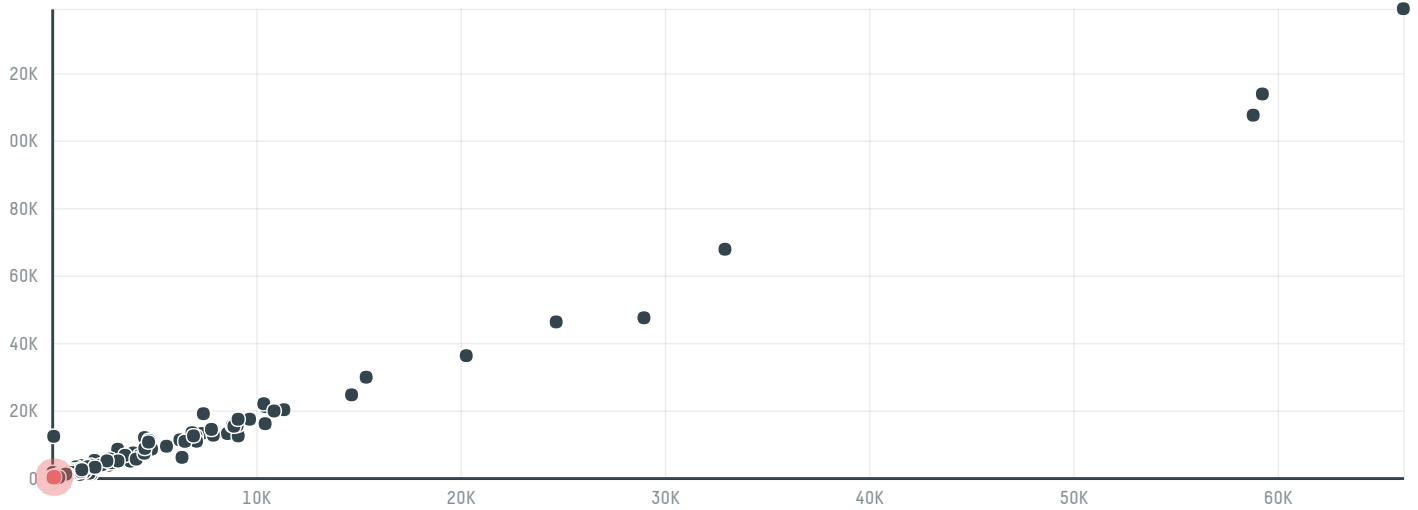

COMPARING COMPANIES IMPORTING COFFEE FROM BRAZIL IN 2016

Trase is a partnership between

In collaboration with

and many other organizations and individuals.

Donors

[Terms of Use](#) · [Privacy policy](#) · [Cookie policy](#) · [Contact us](#)