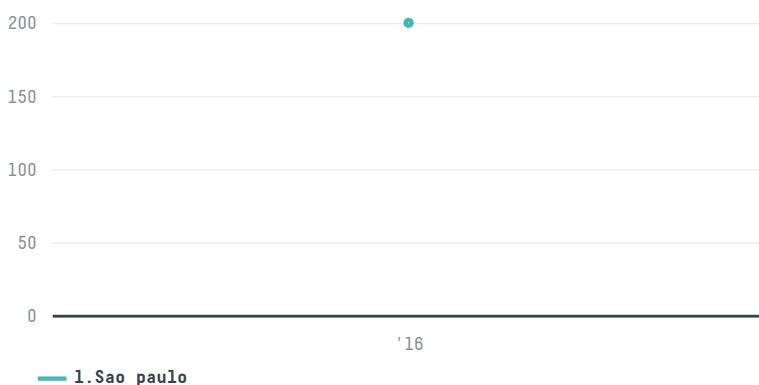

TOP DESTINATION COUNTRIES OF COFFEE IMPORTED BY LUIGI LAVAZZA S.P.A. (EXP-0305/16):