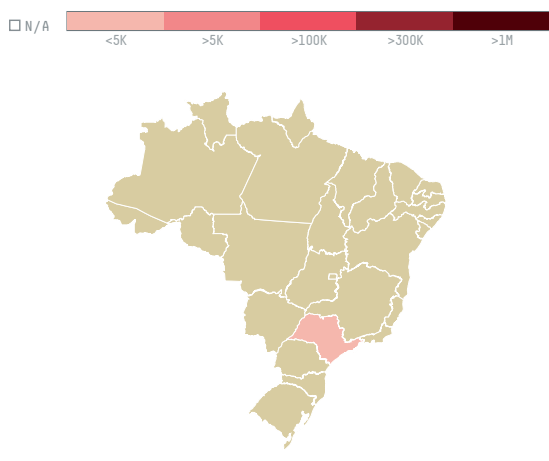

trase

Coffy handels- gesellschaft bremen m.b.h. (exp- 0931/15)

ACTIVITY	COMMODITY	COUNTRY	YEAR
Importer	Coffee	Brazil	2016

Coffy handels-gesellschaft bremen m.b.h. (exp-0931/15) was the 495th largest importer of coffee from BRAZIL in 2016, accounting for 216 tons. As an importer, Coffy handels-gesellschaft bremen m.b.h. (exp-0931/15) sources from 46 municipalities, or 7% of the coffee production municipalities. The main destination of the coffee imported by Coffy handels-gesellschaft bremen m.b.h. (exp-0931/15) is Germany, accounting for 100% of the total.

TOP DESTINATION COUNTRIES OF COFFEE IMPORTED BY COFFY HANDELS-GESELLSCHAFT BREMEN M.B.H. (EXP- 0931/15):

□ N/A <5K >5K >100K >300K >1M

COMPARING COMPANIES IMPORTING COFFEE FROM BRAZIL IN 2016

Trase is a partnership between