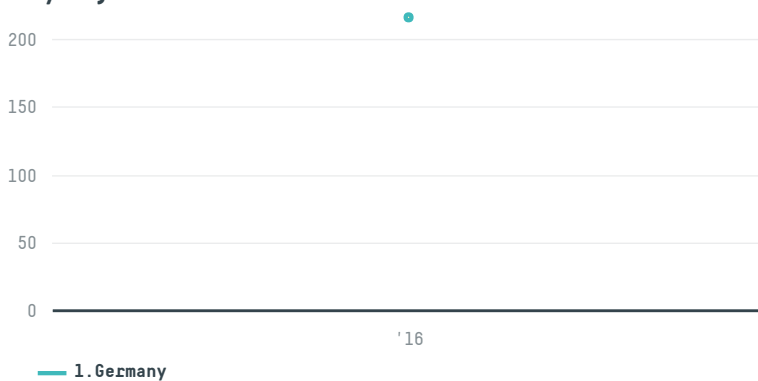

TOP DESTINATION COUNTRIES OF COFFEE IMPORTED BY COFFY HANDELS-GESELLSCHAFT BREMEN M.B.H. (EXP- 0931/15):