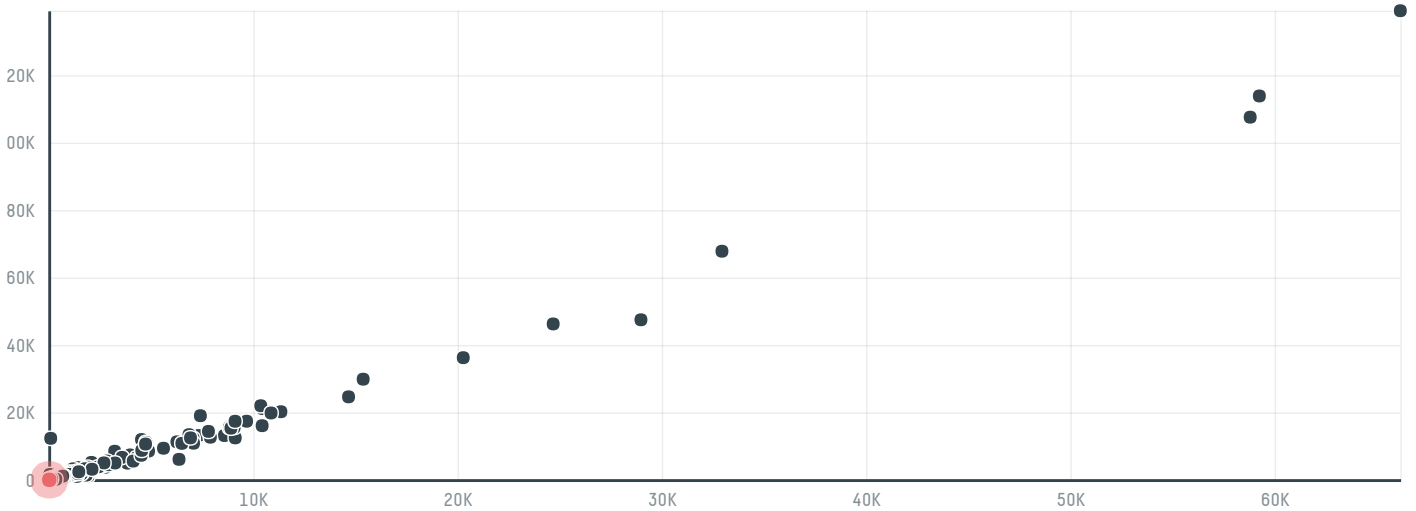

COMPARING COMPANIES IMPORTING COFFEE FROM BRAZIL IN 2016

Trase is a partnership between

In collaboration with

and many other organizations and individuals.

Donors

[Terms of Use](#) · [Privacy policy](#) · [Cookie policy](#) · [Contact us](#)

This website uses cookies to provide you with an improved user experience. By continuing to browse this site, you consent to the use of cookies and similar technologies. Please visit our [privacy policy](#) for further details.

I AGREE