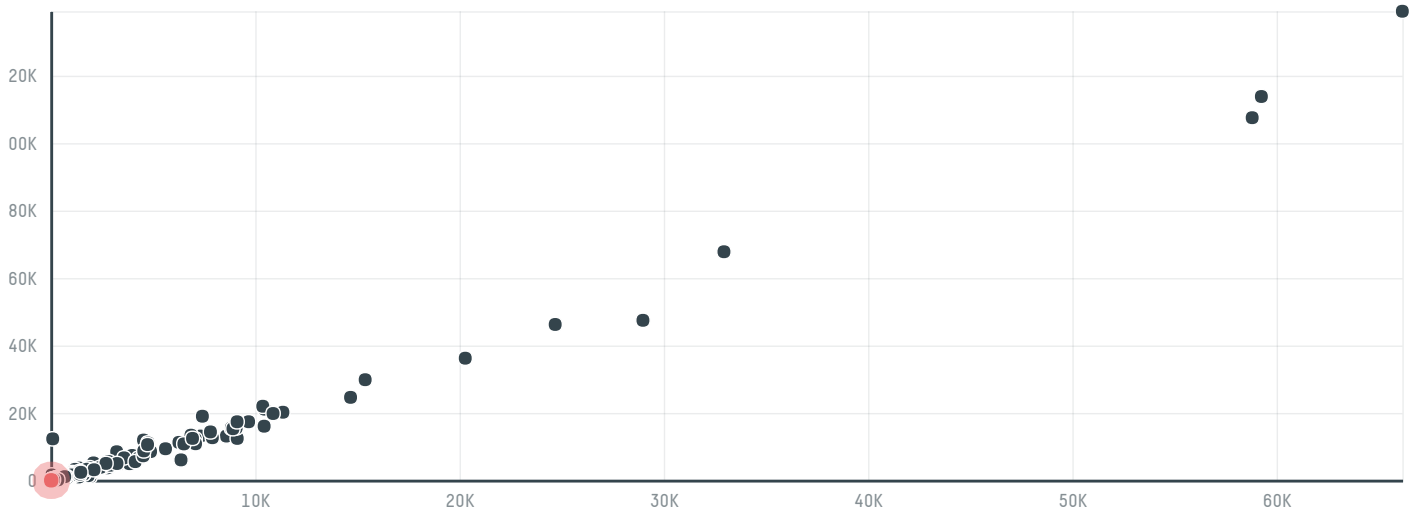

trase

Rgc coffee inc (exp-0310/16)

ACTIVITY	COMMODITY	COUNTRY	YEAR
Importer	Coffee	Brazil	2016

Rgc coffee inc (exp-0310/16) was the 1450th largest importer of coffee from BRAZIL in 2016, accounting for 19 tons. As an importer, Rgc coffee inc (exp-0310/16) sources from 3 municipalities, or 0% of the coffee production municipalities. The main destination of the coffee imported by Rgc coffee inc (exp-0310/16) is Canada, accounting for 100% of the total.

TOP DESTINATION COUNTRIES OF COFFEE IMPORTED BY RGC COFFEE INC (EXP-0310/16):

COMPARING COMPANIES IMPORTING COFFEE FROM BRAZIL IN 2016

Trase is a partnership between

In collaboration with

and many other organizations and individuals.