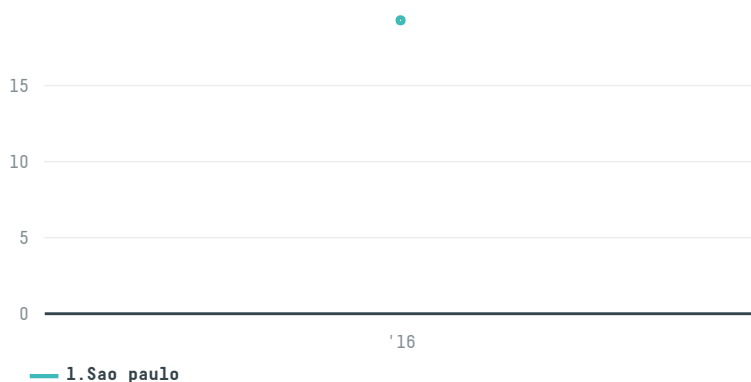

TOP DESTINATION COUNTRIES OF COFFEE IMPORTED BY RGC COFFEE INC (EXP-0310/16):