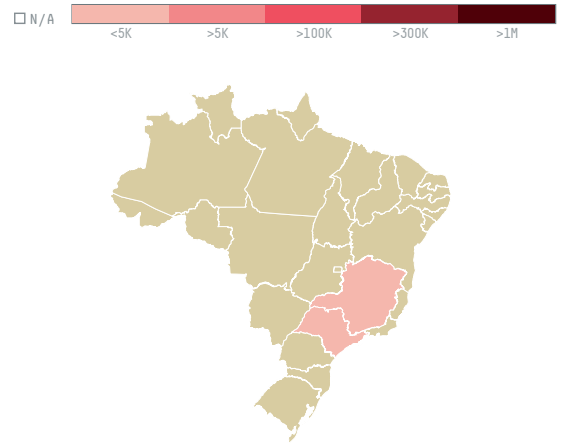

trase

The serengeti trading company (exp-0334/16)

ACTIVITY	COMMODITY	COUNTRY	YEAR
Importer	Coffee	Brazil	2016

The serengeti trading company (exp-0334/16) was the 1225th largest importer of coffee from BRAZIL in 2016, accounting for 38 tons. As an importer, The serengeti trading company (exp-0334/16) sources from 31 municipalities, or 5% of the coffee production municipalities. The main destination of the coffee imported by The serengeti trading company (exp-0334/16) is United states, accounting for 100% of the total.

TOP DESTINATION COUNTRIES OF COFFEE IMPORTED BY THE SERENGETI TRADING COMPANY (EXP-0334/16):

COMPARING COMPANIES IMPORTING COFFEE FROM BRAZIL IN 2016

Trase is a partnership between

In collaboration with

and many other organizations and individuals.