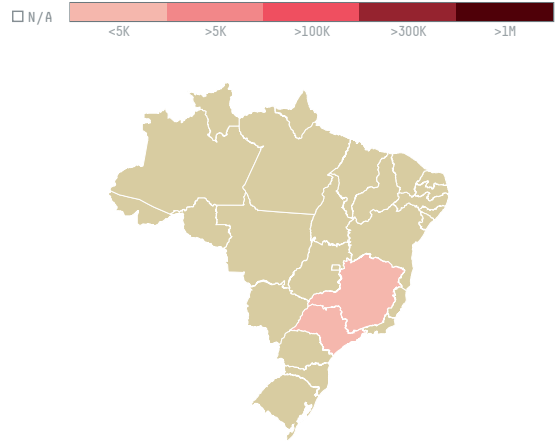

trase

The serengeti trading company (exp-0283/15a)

ACTIVITY	COMMODITY	COUNTRY	YEAR
Importer	Coffee	Brazil	2016

The serengeti trading company (exp-0283/15a) was the 1469th largest importer of coffee from BRAZIL in 2016, accounting for 19 tons. As an importer, The serengeti trading company (exp-0283/15a) sources from 31 municipalities, or 5% of the coffee production municipalities. The main destination of the coffee imported by The serengeti trading company (exp-0283/15a) is United states, accounting for 100% of the total.

TOP DESTINATION COUNTRIES OF COFFEE IMPORTED BY THE SERENGETI TRADING COMPANY (EXP-0283/15A):

COMPARING COMPANIES IMPORTING COFFEE FROM BRAZIL IN 2016

Trase is a partnership between

In collaboration with