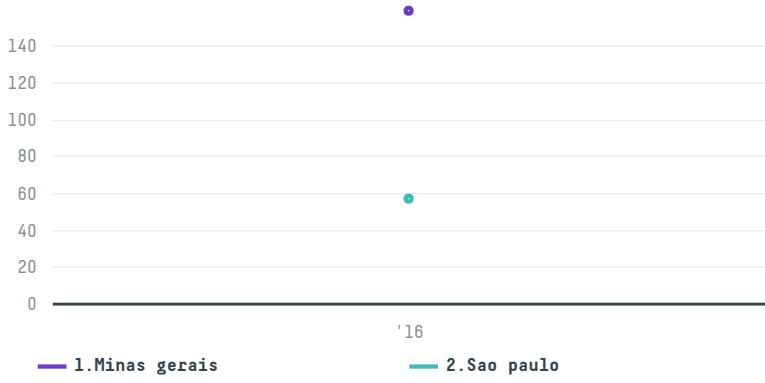

COMPARING COMPANIES IMPORTING COFFEE FROM BRAZIL IN 2016

Trase is a partnership between

In collaboration with

and many other organizations and individuals.

Donors

[Terms of Use](#) · [Privacy policy](#) · [Cookie policy](#) · [Contact us](#)

This website uses cookies to provide you with an improved user experience. By continuing to browse this site, you consent to the use of cookies and similar technologies. Please visit our [privacy policy](#) for further details.

I AGREE