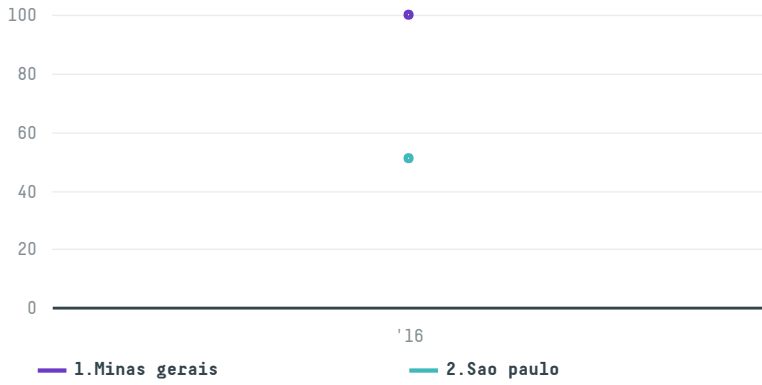

COMPARING COMPANIES IMPORTING COFFEE FROM BRAZIL IN 2016

Trase is a partnership between

In collaboration with

and many other organizations and individuals.

Donors

[Terms of Use](#) · [Privacy policy](#) · [Cookie policy](#) · [Contact us](#)

This website uses cookies to provide you with an improved user experience. By continuing to browse this site, you consent to the use of cookies and similar technologies. Please visit our [privacy policy](#) for further details.

I AGREE