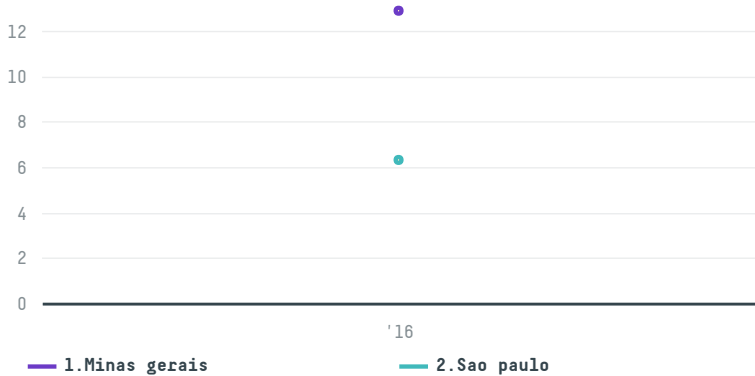

COMPARING COMPANIES IMPORTING COFFEE FROM BRAZIL IN 2016

Trase is a partnership between

In collaboration with

and many other organizations and individuals.

Donors

[Terms of Use](#) · [Privacy policy](#) · [Cookie policy](#) · [Contact us](#)

This website uses cookies to provide you with an improved user experience. By continuing to browse this site, you consent to the use of cookies and similar technologies. Please visit our [privacy policy](#) for further details.

I AGREE