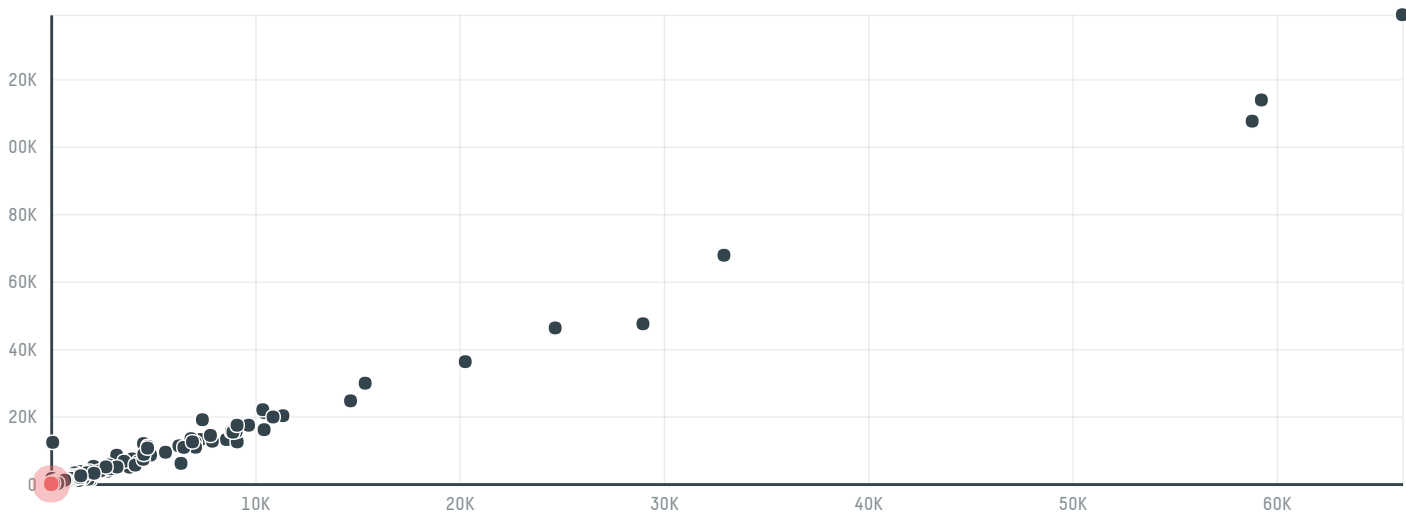

COMPARING COMPANIES IMPORTING COFFEE FROM BRAZIL IN 2016

Trase is a partnership between

In collaboration with

and many other organizations and individuals.

Donors

[Terms of Use](#) · [Privacy policy](#) · [Cookie policy](#) · [Contact us](#)

This website uses cookies to provide you with an improved user experience. By continuing to browse this site, you consent to the use of cookies and similar technologies. Please visit our [privacy policy](#) for further details.

I AGREE