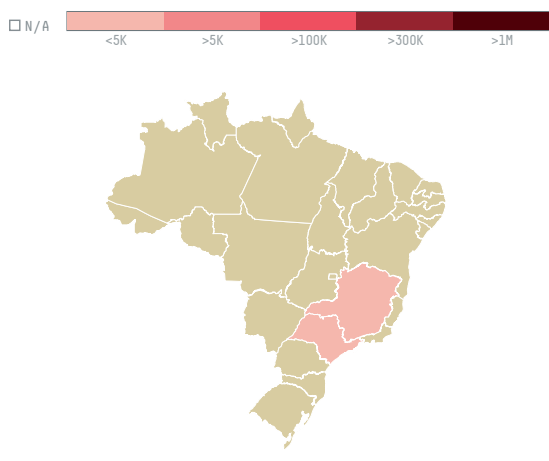

trase

Coex coffee international inc (exp-0217/16b)

ACTIVITY COMMODITY COUNTRY YEAR
Importer **Coffee** **Brazil** **2016**

Coex coffee international inc (exp-0217/16b) was the 1432nd largest importer of coffee from BRAZIL in 2016, accounting for 19 tons. As an importer, Coex coffee international inc (exp-0217/16b) sources from 31 municipalities, or 5% of the coffee production municipalities. The main destination of the coffee imported by Coex coffee international inc (exp-0217/16b) is United states, accounting for 100% of the total.

TOP DESTINATION COUNTRIES OF COFFEE IMPORTED BY COEX COFFEE INTERNATIONAL INC (EXP-0217/16B):

COMPARING COMPANIES IMPORTING COFFEE FROM BRAZIL IN 2016

Trase is a partnership between

In collaboration with