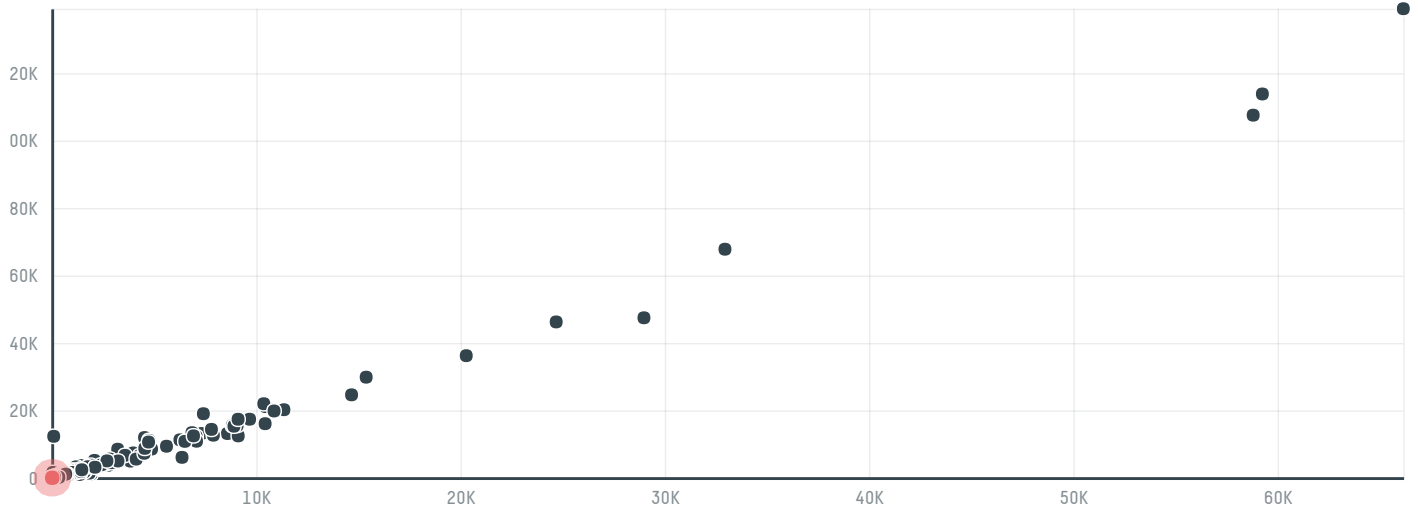

trase

Ibericafe import s.l. (exp-0263/16)

ACTIVITY	COMMODITY	COUNTRY	YEAR
Importer	Coffee	Brazil	2016

Ibericafe import s.l. (exp-0263/16) was the 1443rd largest importer of coffee from BRAZIL in 2016, accounting for 19 tons. As an importer, Ibericafe import s.l. (exp-0263/16) sources from 10 municipalities, or 2% of the coffee production municipalities. The main destination of the coffee imported by Ibericafe import s.l. (exp-0263/16) is Spain, accounting for 100% of the total.

TOP DESTINATION COUNTRIES OF COFFEE IMPORTED BY IBERICAFE IMPORT S.L. (EXP-0263/16):

COMPARING COMPANIES IMPORTING COFFEE FROM BRAZIL IN 2016

Trase is a partnership between

In collaboration with

and many other organizations and individuals.