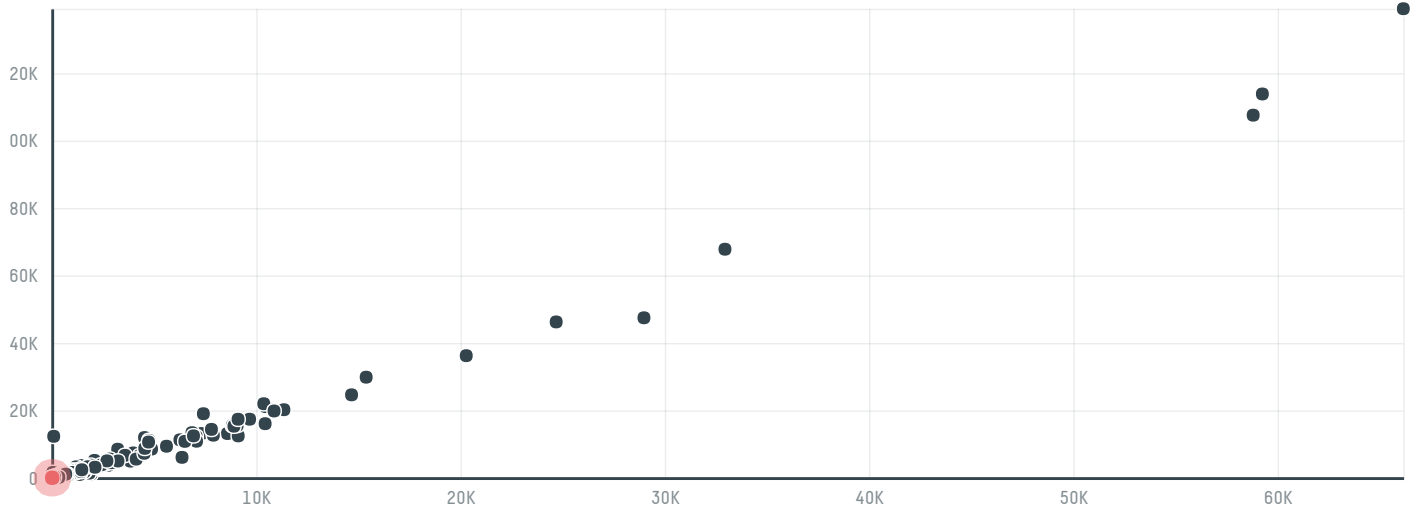

COMPARING COMPANIES IMPORTING COFFEE FROM BRAZIL IN 2016

Trase is a partnership between

In collaboration with

and many other organizations and individuals.

Donors

[Terms of Use](#) · [Privacy policy](#) · [Cookie policy](#) · [Contact us](#)