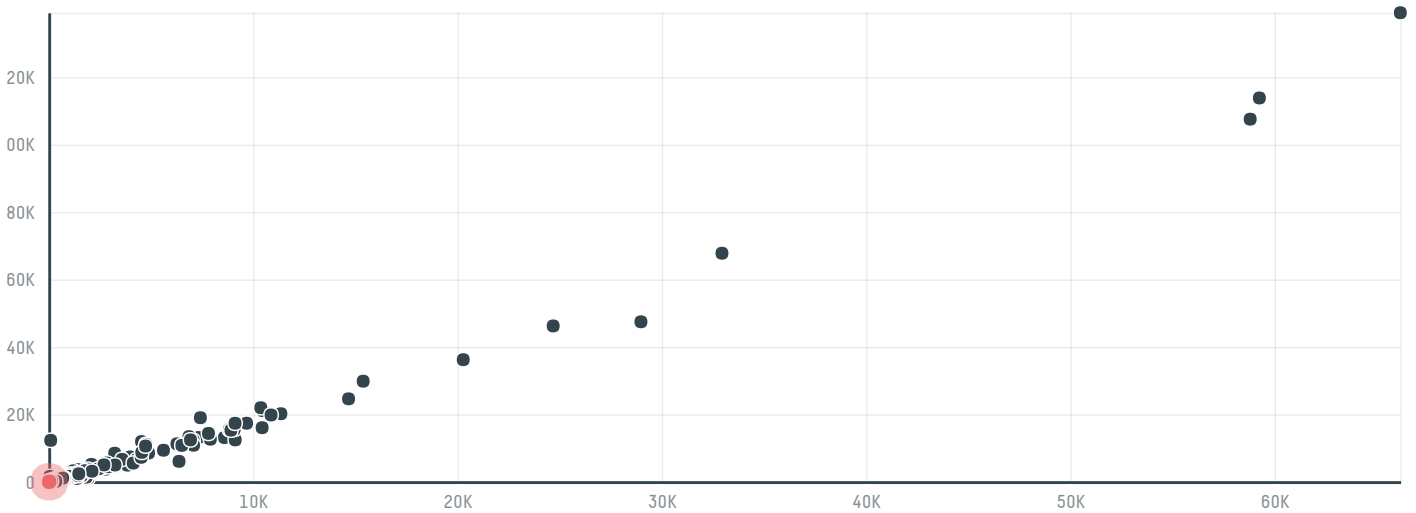

COMPARING COMPANIES IMPORTING COFFEE FROM BRAZIL IN 2016

Trase is a partnership between

In collaboration with

and many other organizations and individuals.

Donors

[Terms of Use](#) · [Privacy policy](#) · [Cookie policy](#) · [Contact us](#)

This website uses cookies to provide you with an improved user experience. By continuing to browse this site, you consent to the use of cookies and similar technologies. Please visit our [privacy policy](#) for further details.

I AGREE