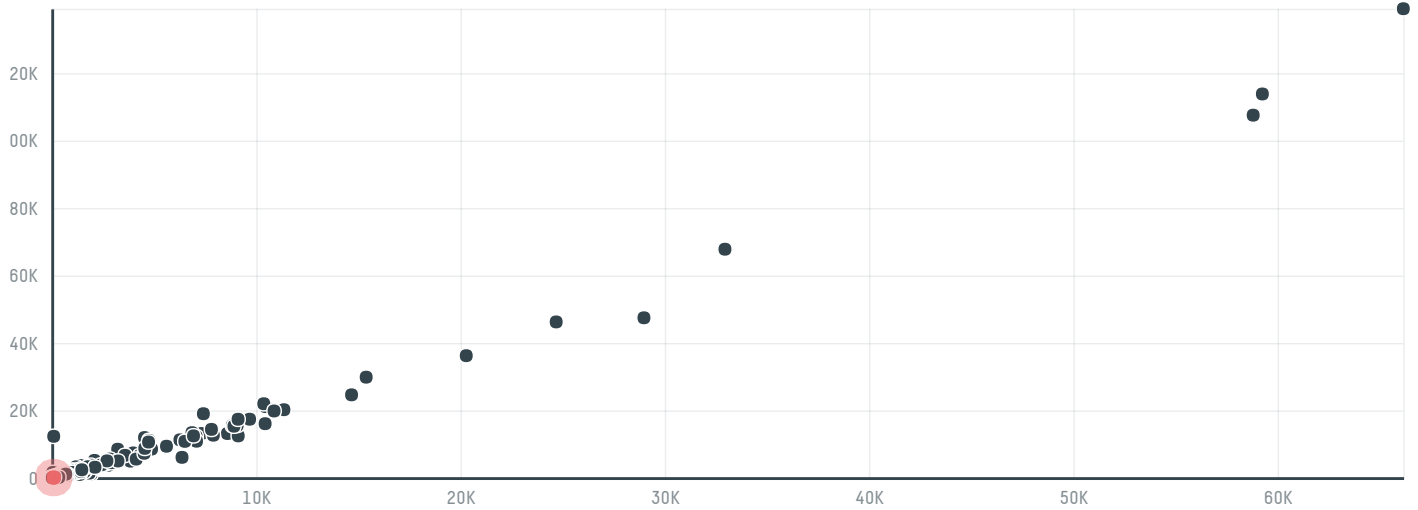

trase

Coprocafe iberica, s.a. (exp-1021/15a)

ACTIVITY	COMMODITY	COUNTRY	YEAR
Importer	Coffee	Brazil	2016

Coprocafe iberica, s.a. (exp-1021/15a) was the 933rd largest importer of coffee from BRAZIL in 2016, accounting for 77 tons. As an importer, Coprocafe iberica, s.a. (exp-1021/15a) sources from 2 municipalities, or 0% of the coffee production municipalities. The main destination of the coffee imported by Coprocafe iberica, s.a. (exp-1021/15a) is Portugal, accounting for 100% of the total.

TOP DESTINATION COUNTRIES OF COFFEE IMPORTED BY COPROCAFE IBERICA, S.A. (EXP-1021/15A):

COMPARING COMPANIES IMPORTING COFFEE FROM BRAZIL IN 2016

Trase is a partnership between

In collaboration with

and many other organizations and individuals.