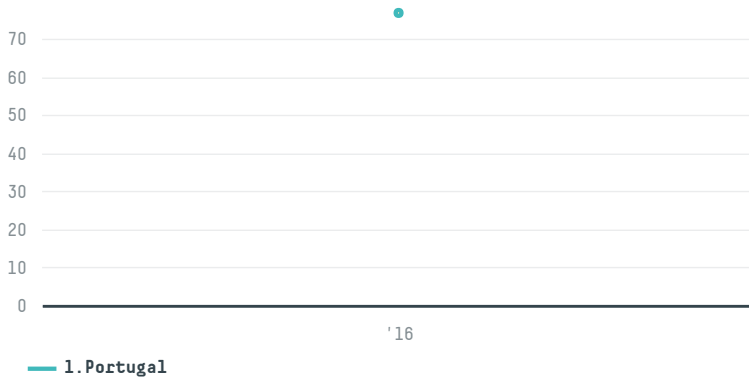

TOP DESTINATION COUNTRIES OF COFFEE IMPORTED BY COPROCAFE IBERICA, S.A. (EXP-1021/15A):