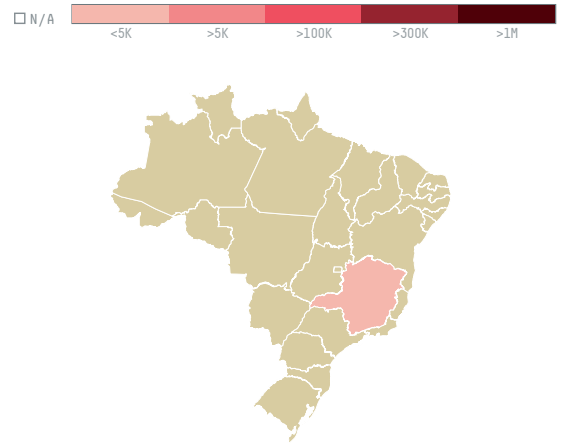

trase

Hamburg coffee company, hacofco mbh (exp-0883/15f)

ACTIVITY	COMMODITY	COUNTRY	YEAR
Importer	Coffee	Brazil	2016

Hamburg coffee company, hacofco mbh (exp-0883/15f) was the 1509th largest importer of coffee from BRAZIL in 2016, accounting for 18 tons. As an importer, Hamburg coffee company, hacofco mbh (exp-0883/15f) sources from 1 municipalities, or 0% of the coffee production municipalities. The main destination of the coffee imported by Hamburg coffee company, hacofco mbh (exp-0883/15f) is Japan, accounting for 100% of the total.

TOP DESTINATION COUNTRIES OF COFFEE IMPORTED BY HAMBURG COFFEE COMPANY, HACOFCO MBH (EXP-0883/15F):

Legend for destination countries: N/A, <5K, >5K, >100K, >300K, >1M

COMPARING COMPANIES IMPORTING COFFEE FROM BRAZIL IN 2016