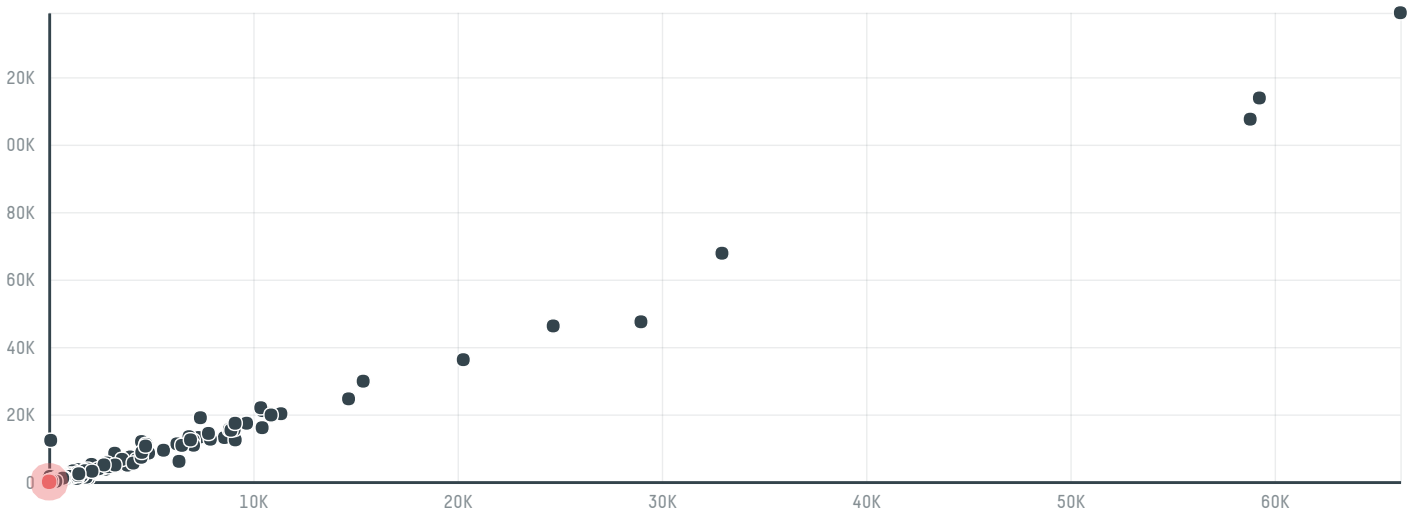

trase

Hamburg coffee company, hacofco mbh (exp-0883/15f)

ACTIVITY	COMMODITY	COUNTRY	YEAR
Importer	Coffee	Brazil	2016

Hamburg coffee company, hacofco mbh (exp-0883/15f) was the 1509th largest importer of coffee from BRAZIL in 2016, accounting for 18 tons. As an importer, Hamburg coffee company, hacofco mbh (exp-0883/15f) sources from 1 municipalities, or 0% of the coffee production municipalities. The main destination of the coffee imported by Hamburg coffee company, hacofco mbh (exp-0883/15f) is Japan, accounting for 100% of the total.

TOP DESTINATION COUNTRIES OF COFFEE IMPORTED BY HAMBURG COFFEE COMPANY, HACOFCO MBH (EXP-0883/15F):

Legend for destination countries: N/A, <5K, >5K, >100K, >300K, >1M

COMPARING COMPANIES IMPORTING COFFEE FROM BRAZIL IN 2016