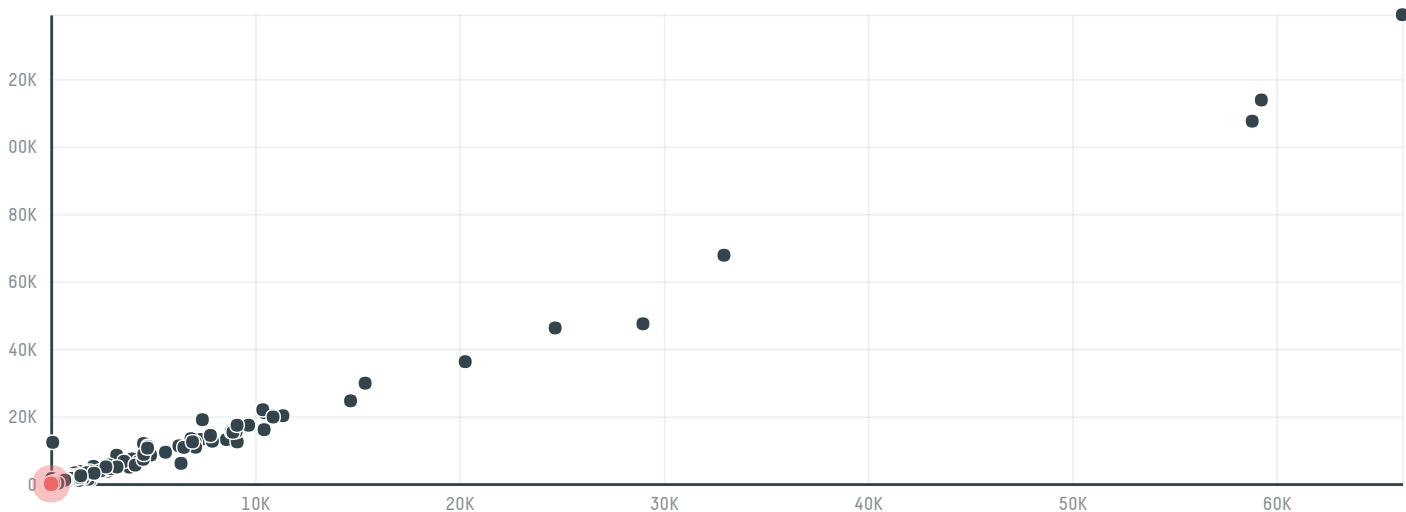

COMPARING COMPANIES IMPORTING COFFEE FROM BRAZIL IN 2016

Trase is a partnership between

In collaboration with

and many other organizations and individuals.

Donors

[Terms of Use](#) · [Privacy policy](#) · [Cookie policy](#) · [Contact us](#)

This website uses cookies to provide you with an improved user experience. By continuing to browse this site, you consent to the use of cookies and similar technologies. Please visit our [privacy policy](#) for further details.

I AGREE